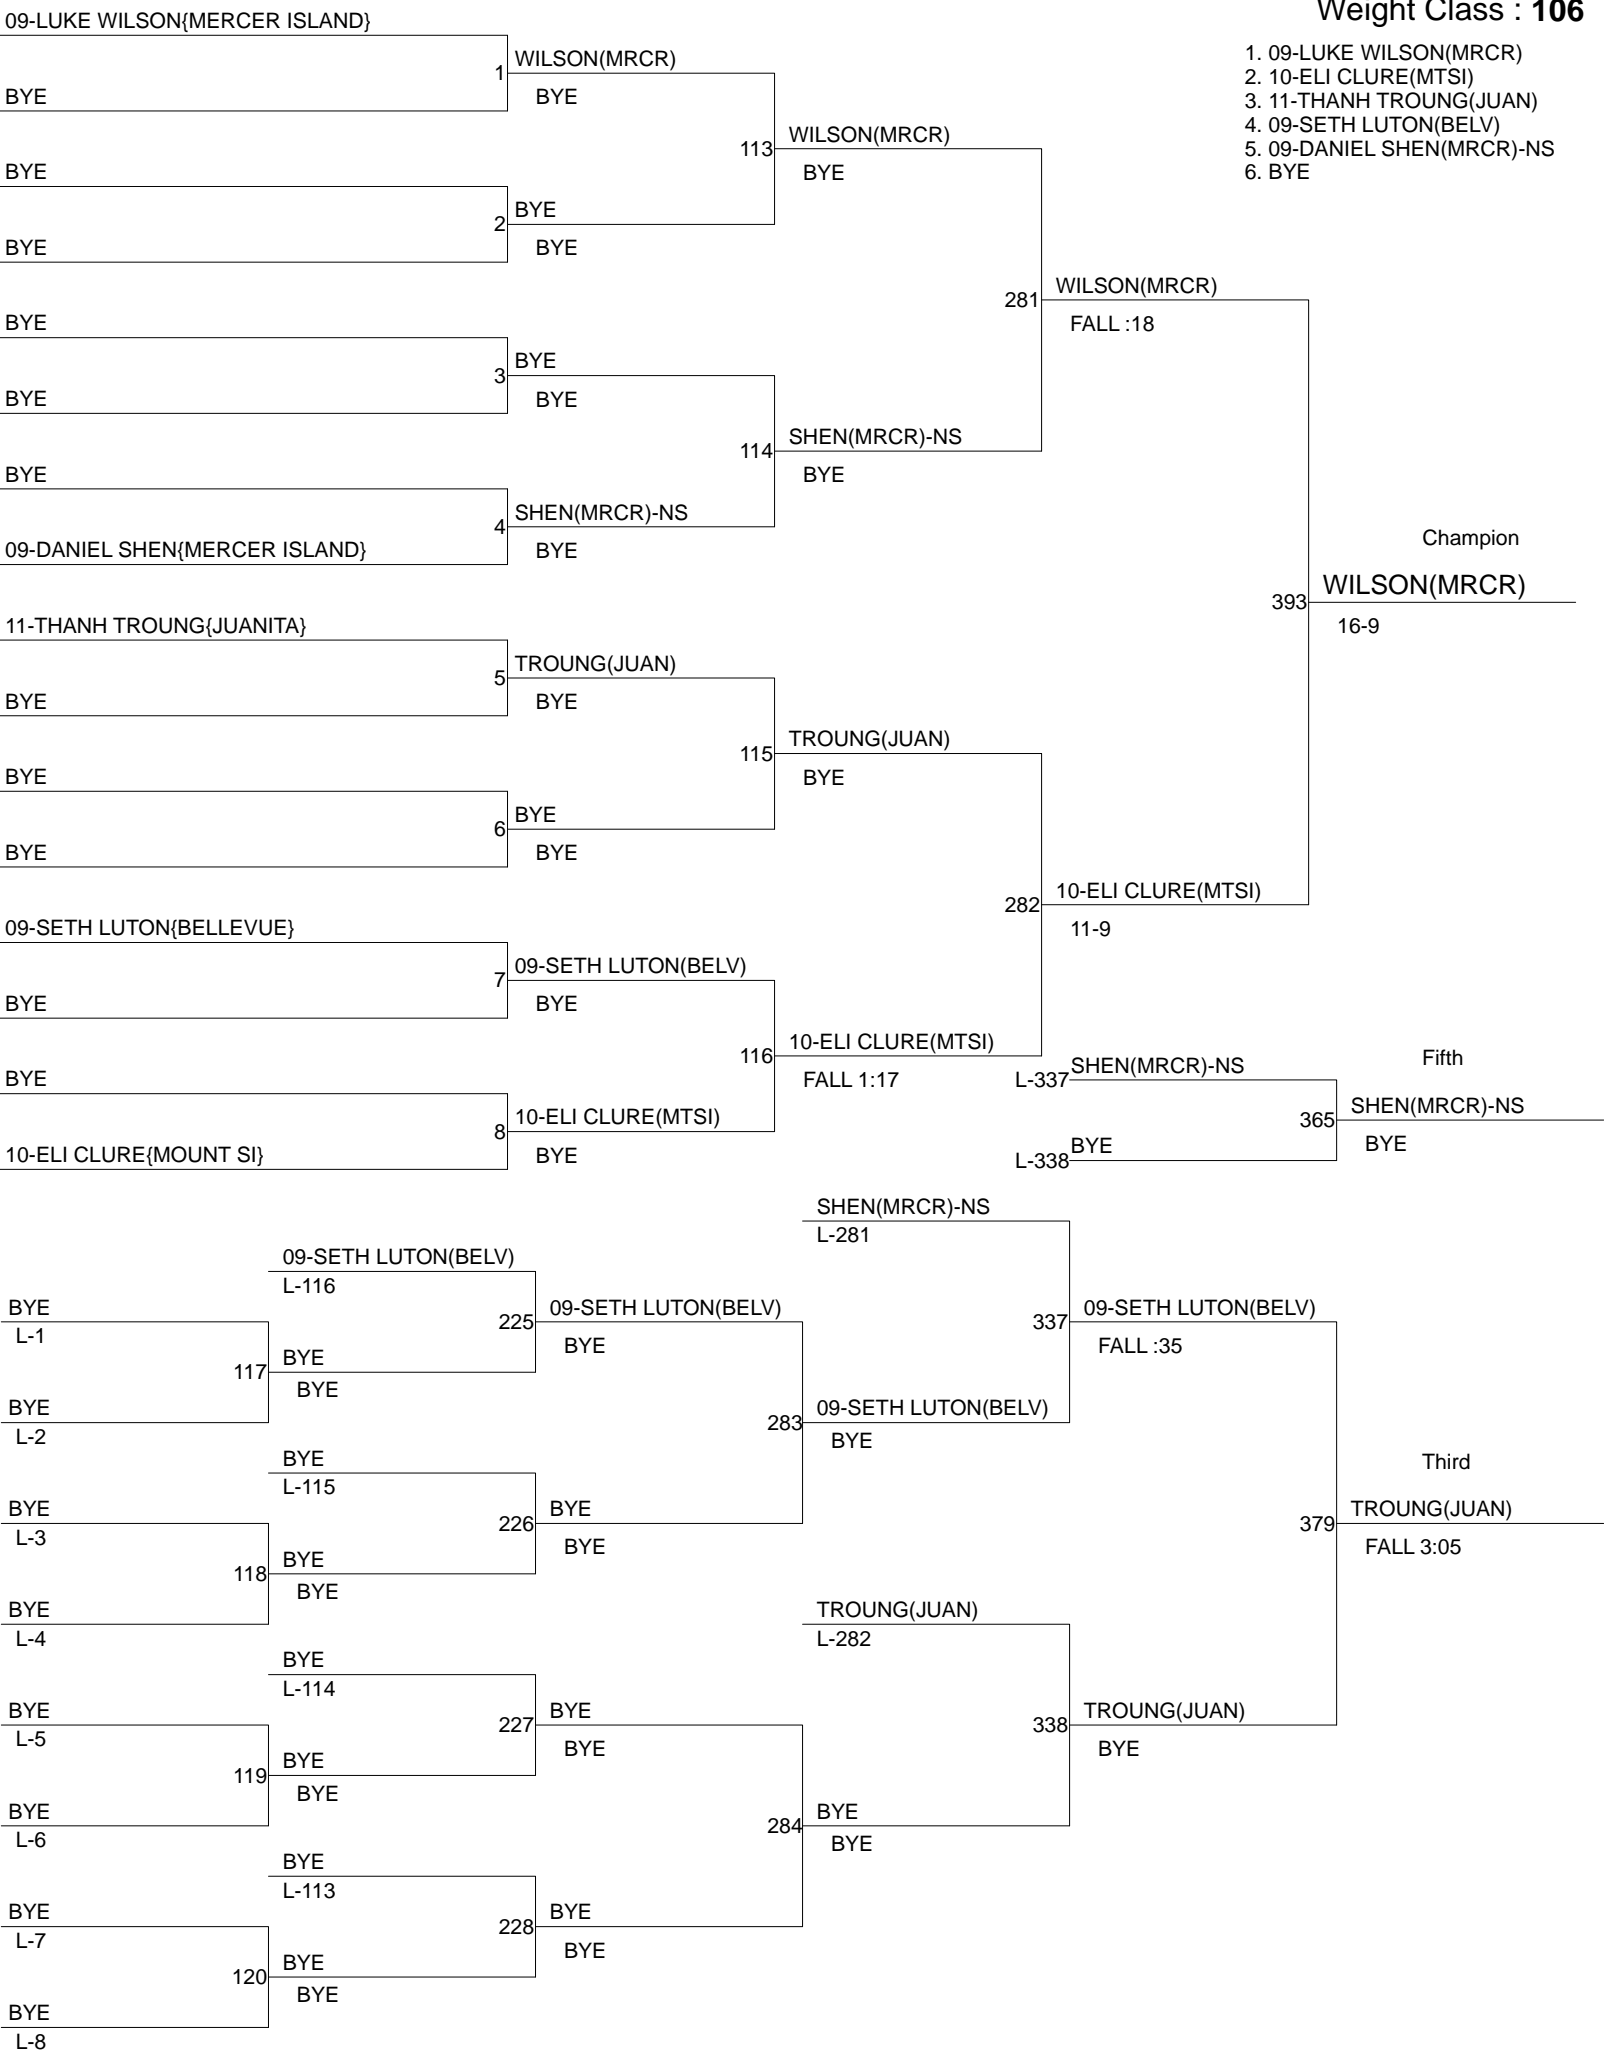

3A KINGCO CHAMPIONSHIPS

Weight Class : **106**