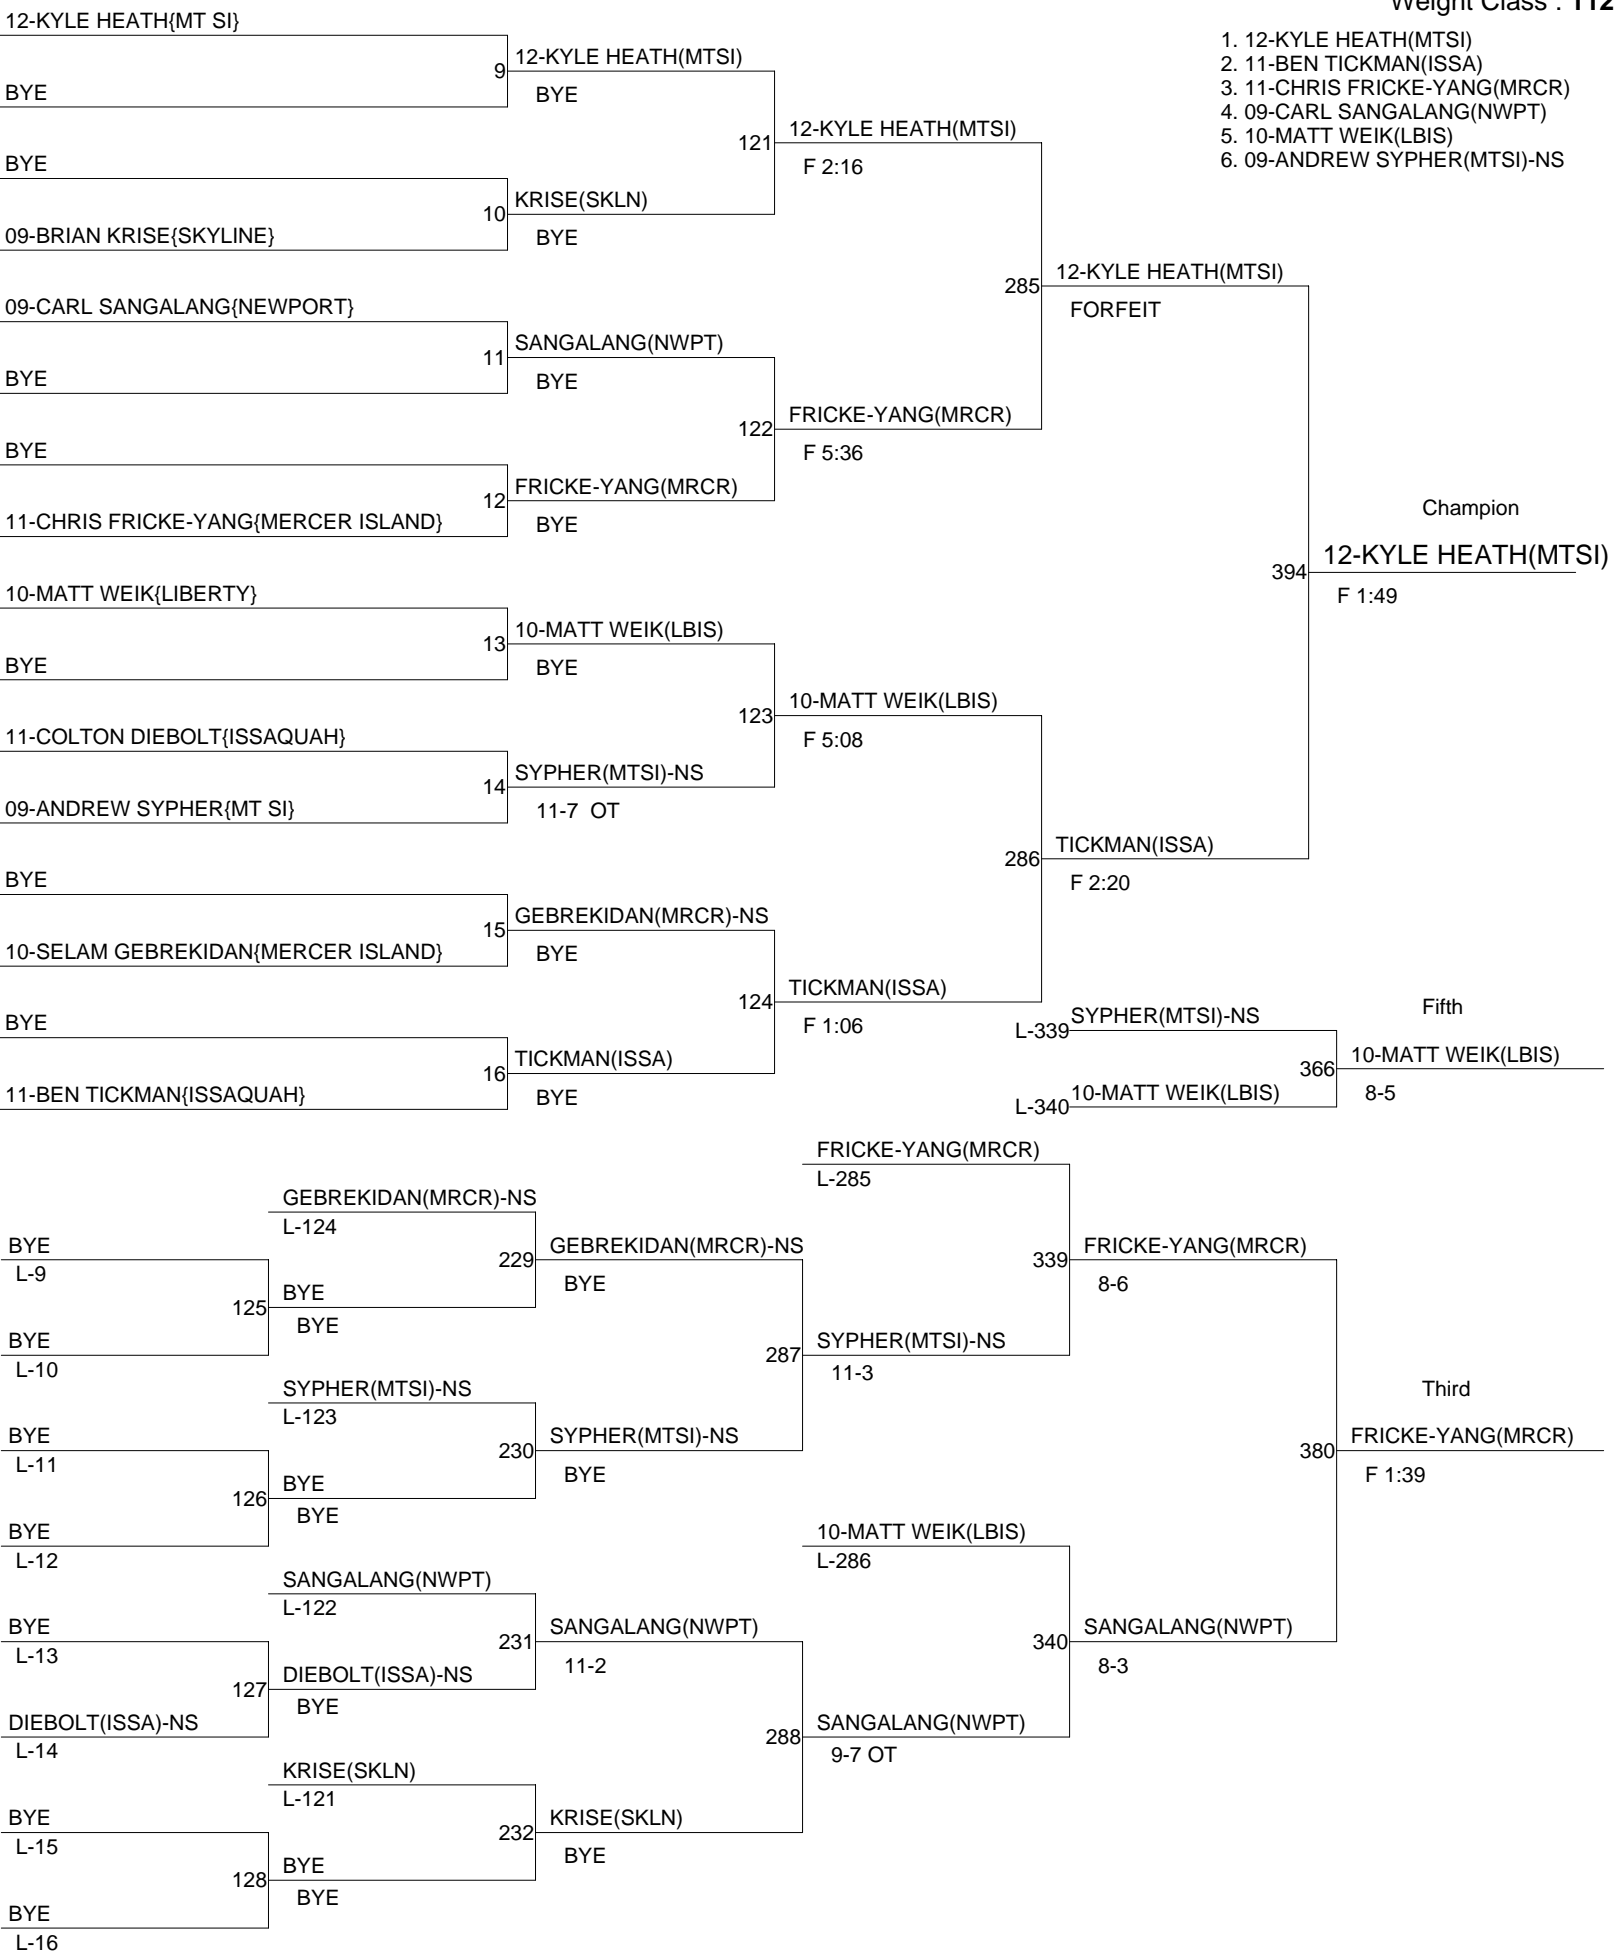

2007 KINGCO CHAMPIONSHIPS

Weight Class : **112**