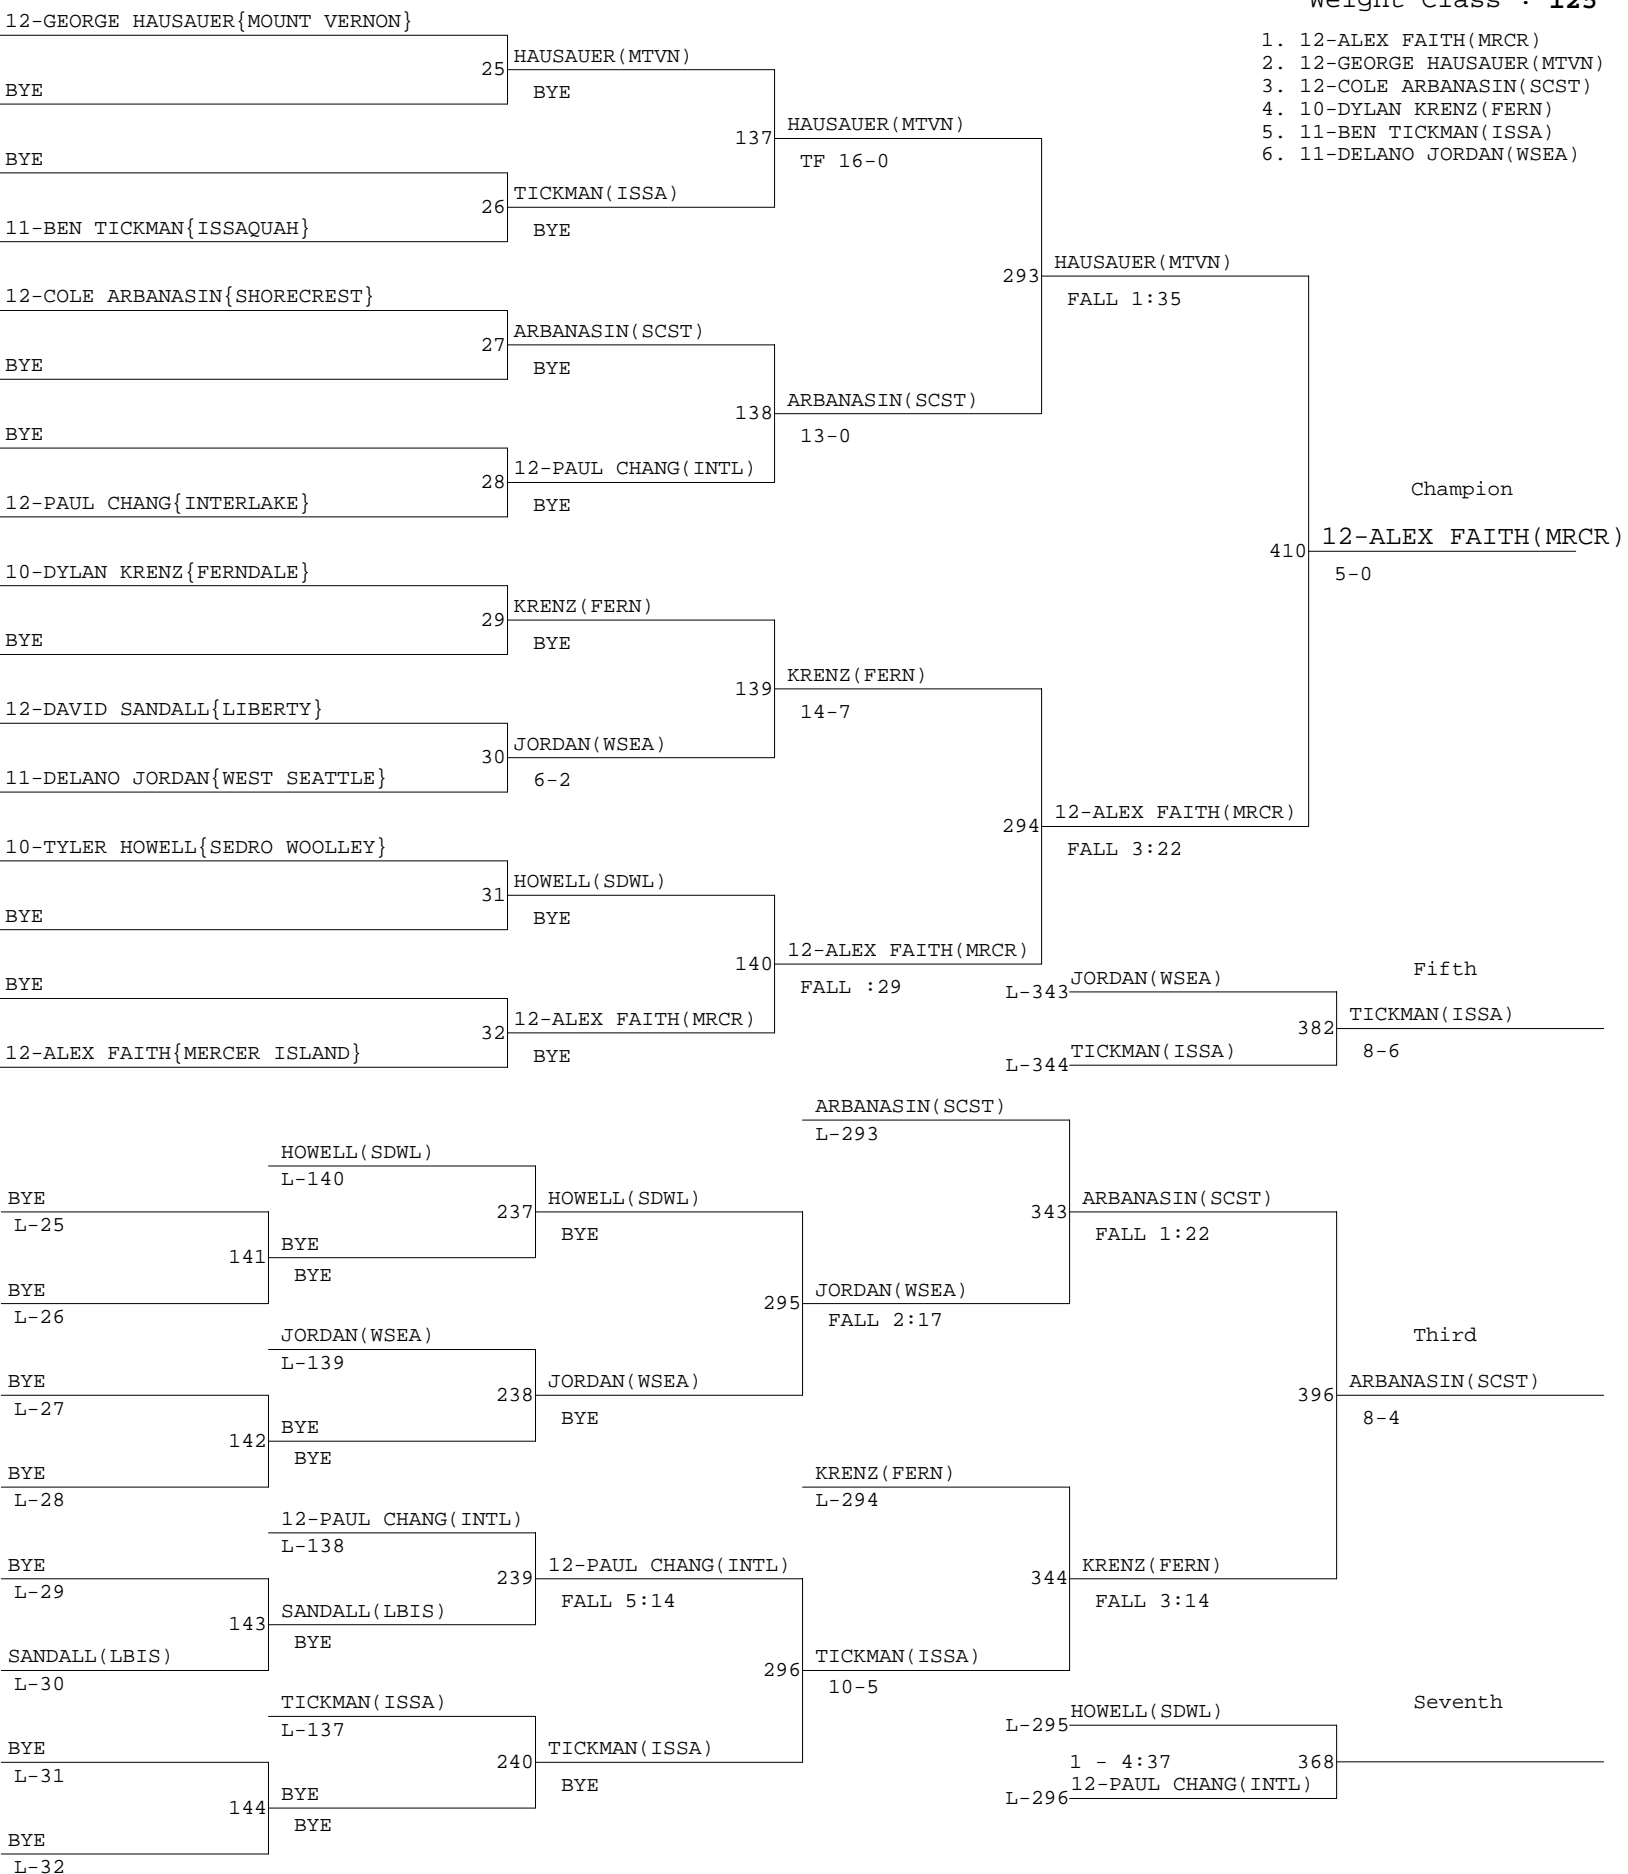

WIAA - 3A REGION I WRESTLING CHAMPIONSHIPS

Weight Class : 125