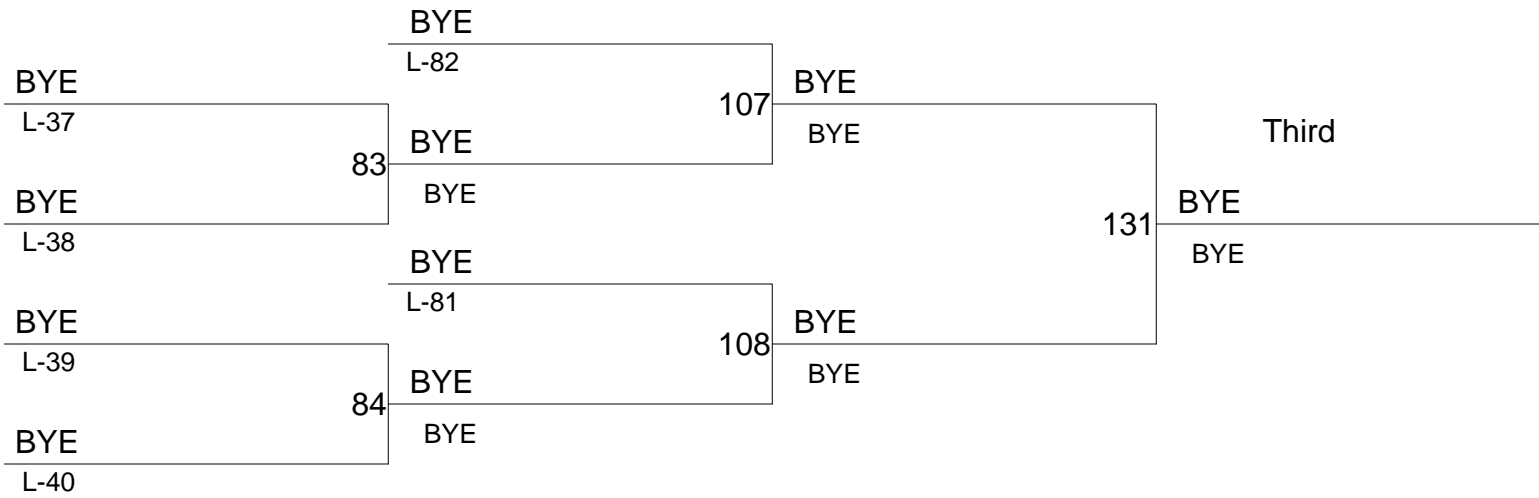

GIRLS SUB-REGION II WRESTLING CHAMPIONSHIPS

Weight Class : 171

1. BYE
2. BYE
3. BYE
4. BYE
5. BYE
6. BYE