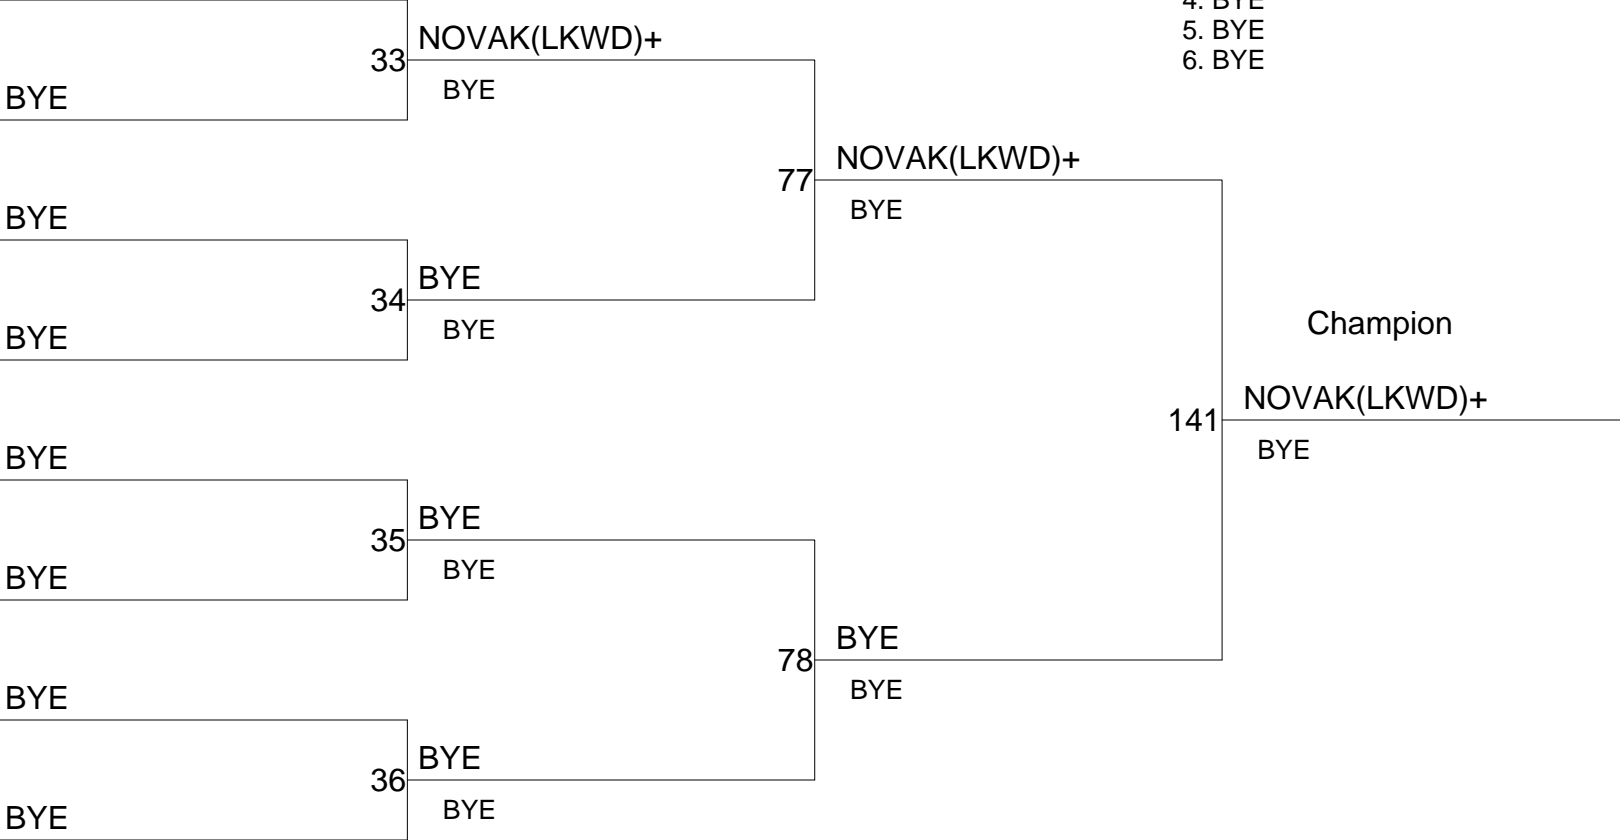

COCHRAN(LASD)

L-104

Fifth

GIRLS SUB-REGION II WRESTLING CHAMPIONSHIPS

Weight Class : **160**

1. 12-AUTUMN NOVAK(LKWD)+
2. BYE
3. BYE
4. BYE
5. BYE
6. BYE

12-AUTUMN NOVAK(LKWD)+

GIRLS SUB-REGION II WRESTLING CHAMPIONSHIPS