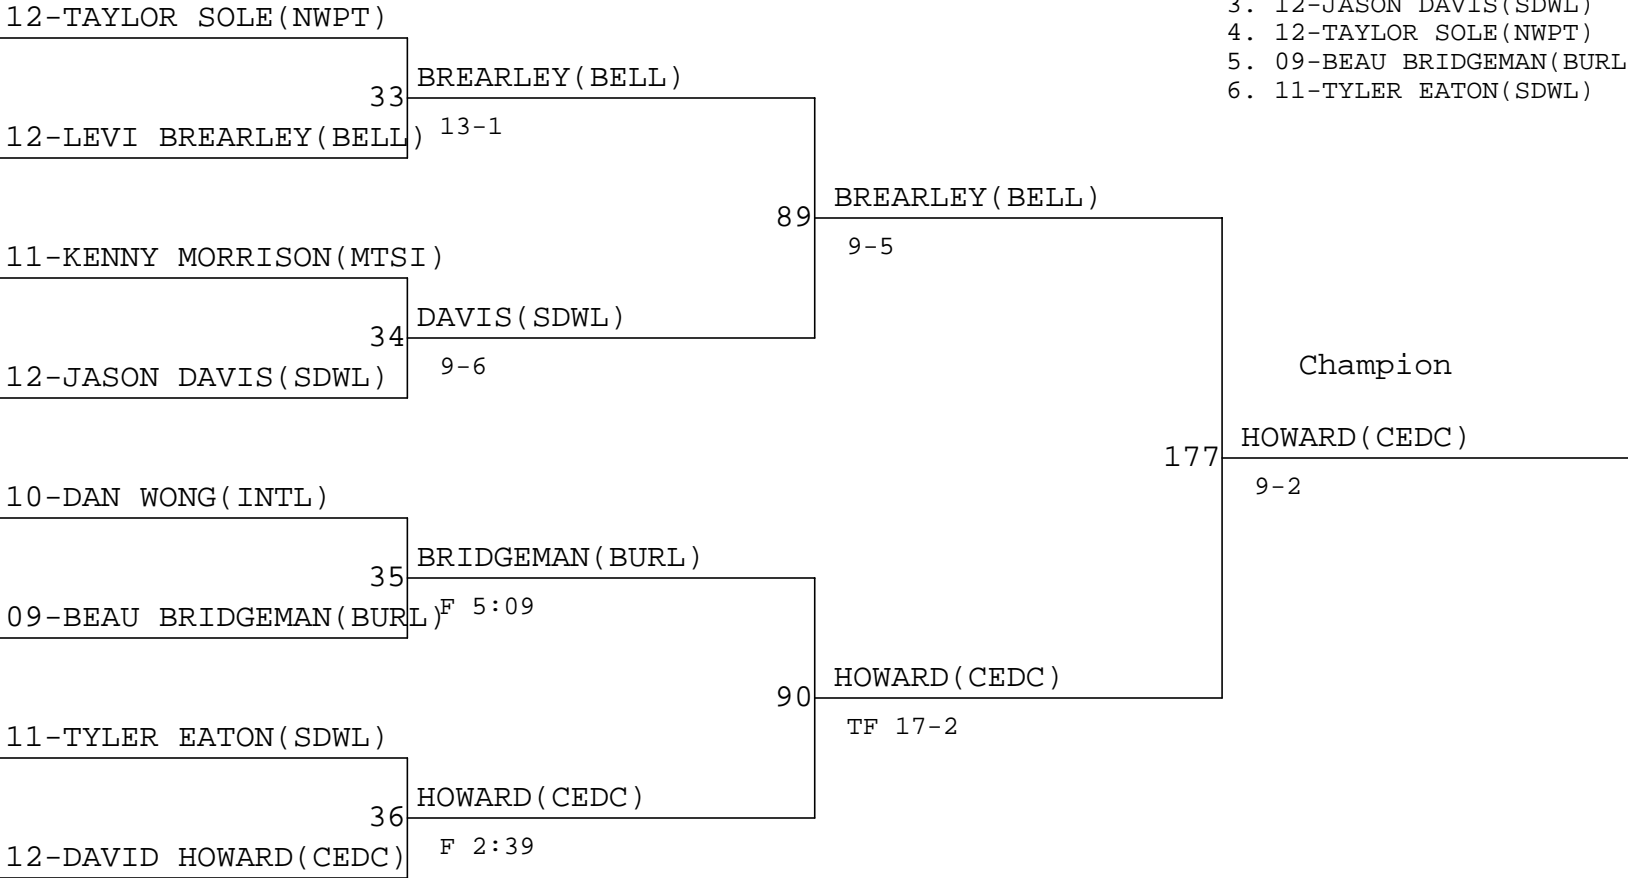

Champion

127  
KIRKPATRICK (ANAC)  
F 3:21  
162  
KIRKPATRICK (ANAC)  
F 2:47

Third

128  
MAINES (SEHO)  
9-3  
148  
DETSCHMAN (LYNN)  
F 2:41

Fifth

2006 AAA REGION I CHAMPIONSHIPS

Weight Class : **152**

1. 12-DAVID HOWARD (CEDC)
2. 12-LEVI BREARLEY (BELL)
3. 12-JASON DAVIS (SDWL)
4. 12-TAYLOR SOLE (NWPT)
5. 09-BEAU BRIDGEMAN (BURL)
6. 11-TYLER EATON (SDWL)