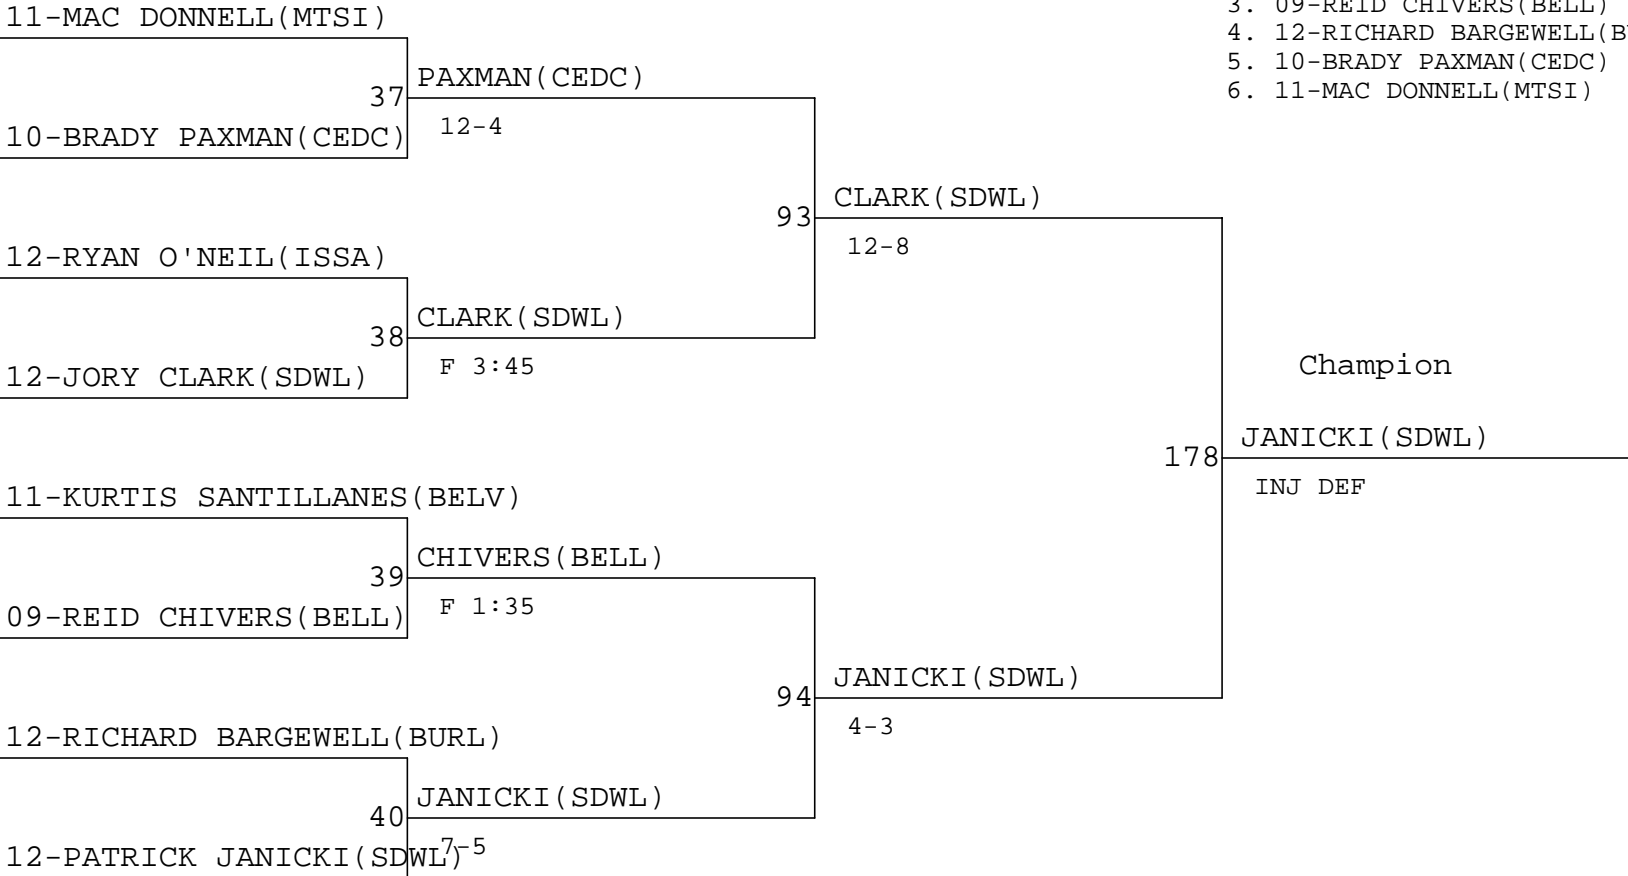

2006 AAA REGION I CHAMPIONSHIPS

Weight Class : 160

1. 12-PATRICK JANICKI (SDWL)
2. 12-JORY CLARK (SDWL)
3. 09-REID CHIVERS (BELL)
4. 12-RICHARD BARGEWELL (BURL)
5. 10-BRADY PAXMAN (CEDC)
6. 11-MAC DONNELL (MTSI)