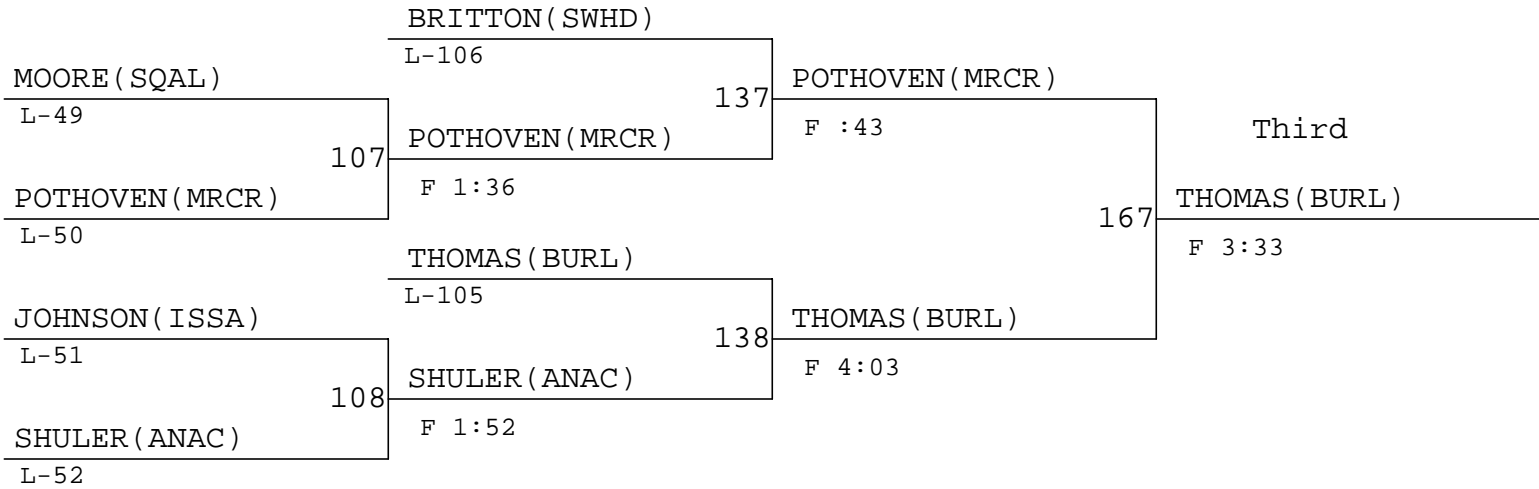

2006 AAA REGION I CHAMPIONSHIPS

Weight Class : **215**

1. 12-DAVE EVANS (ANAC)
2. 11-DEX MOETULUI (MTSI)
3. 12-RYAN THOMAS (BURL)
4. 10-CHRIS POTHOVEN (MRCR)
5. 12-TAD SHULER (ANAC)
6. 10-DARRIN BRITTON (SWHD)