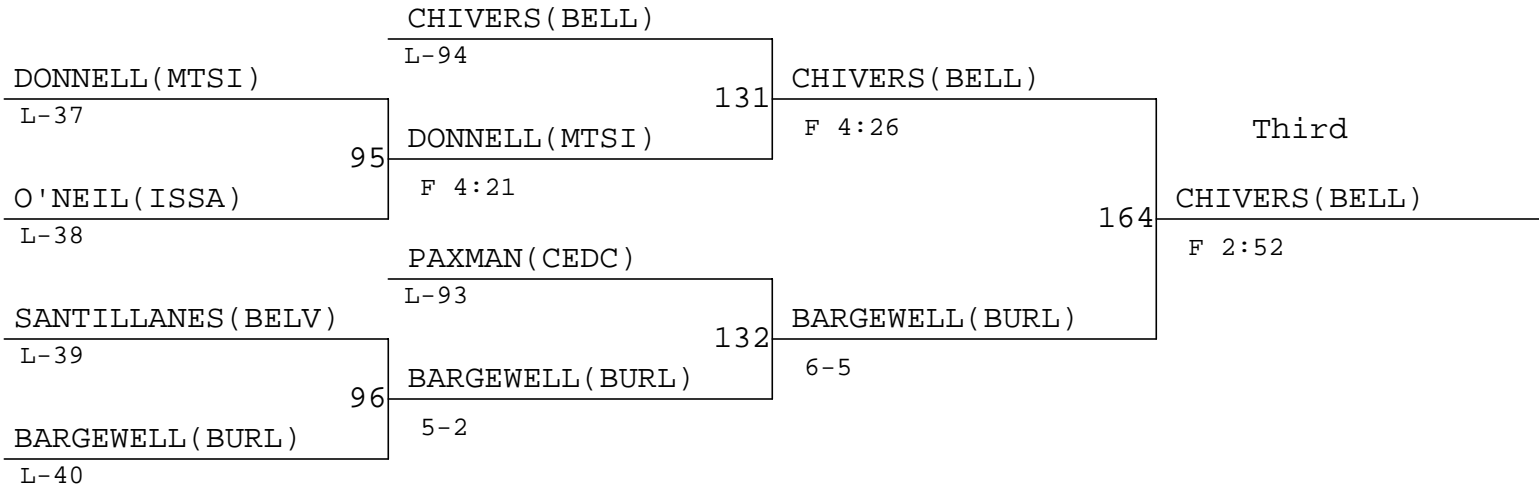

2006 AAA REGION I CHAMPIONSHIPS

Weight Class : 160

1. 12-PATRICK JANICKI (SDWL)
2. 12-JORY CLARK (SDWL)
3. 09-REID CHIVERS (BELL)
4. 12-RICHARD BARGEWELL (BURL)
5. 10-BRADY PAXMAN (CEDC)
6. 11-MAC DONNELL (MTSI)