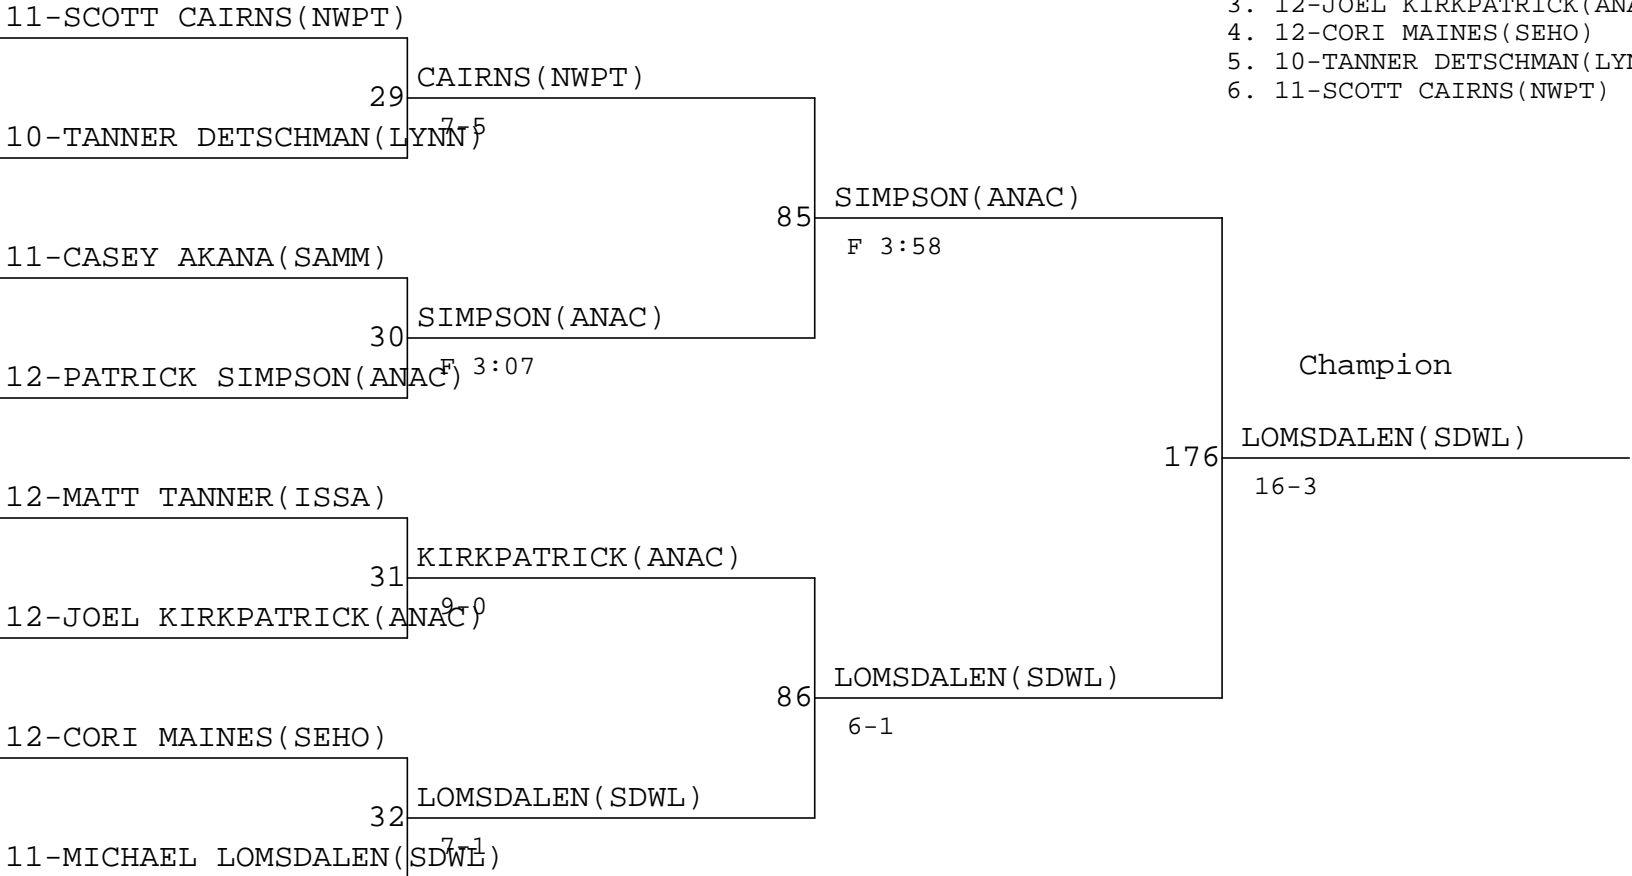

2006 AAA REGION I CHAMPIONSHIPS

Weight Class : **145**

1. 11-MICHAEL LOMSDALEN (SDWL)
2. 12-PATRICK SIMPSON (ANAC)
3. 12-JOEL KIRKPATRICK (ANAC)
4. 12-CORI MAINES (SEHO)
5. 10-TANNER DETSCHMAN (LYNN)
6. 11-SCOTT CAIRNS (NWPT)

85
SIMPSON (ANAC)
F 3:58
176
LOMSDALEN (SDWL)
16-3

Champion

127
KIRKPATRICK (ANAC)
F 3:21
162
KIRKPATRICK (ANAC)
F 2:47

Third

128
MAINES (SEHO)
9-3
148
DETSCHMAN (LYNN)
F 2:41

Fifth