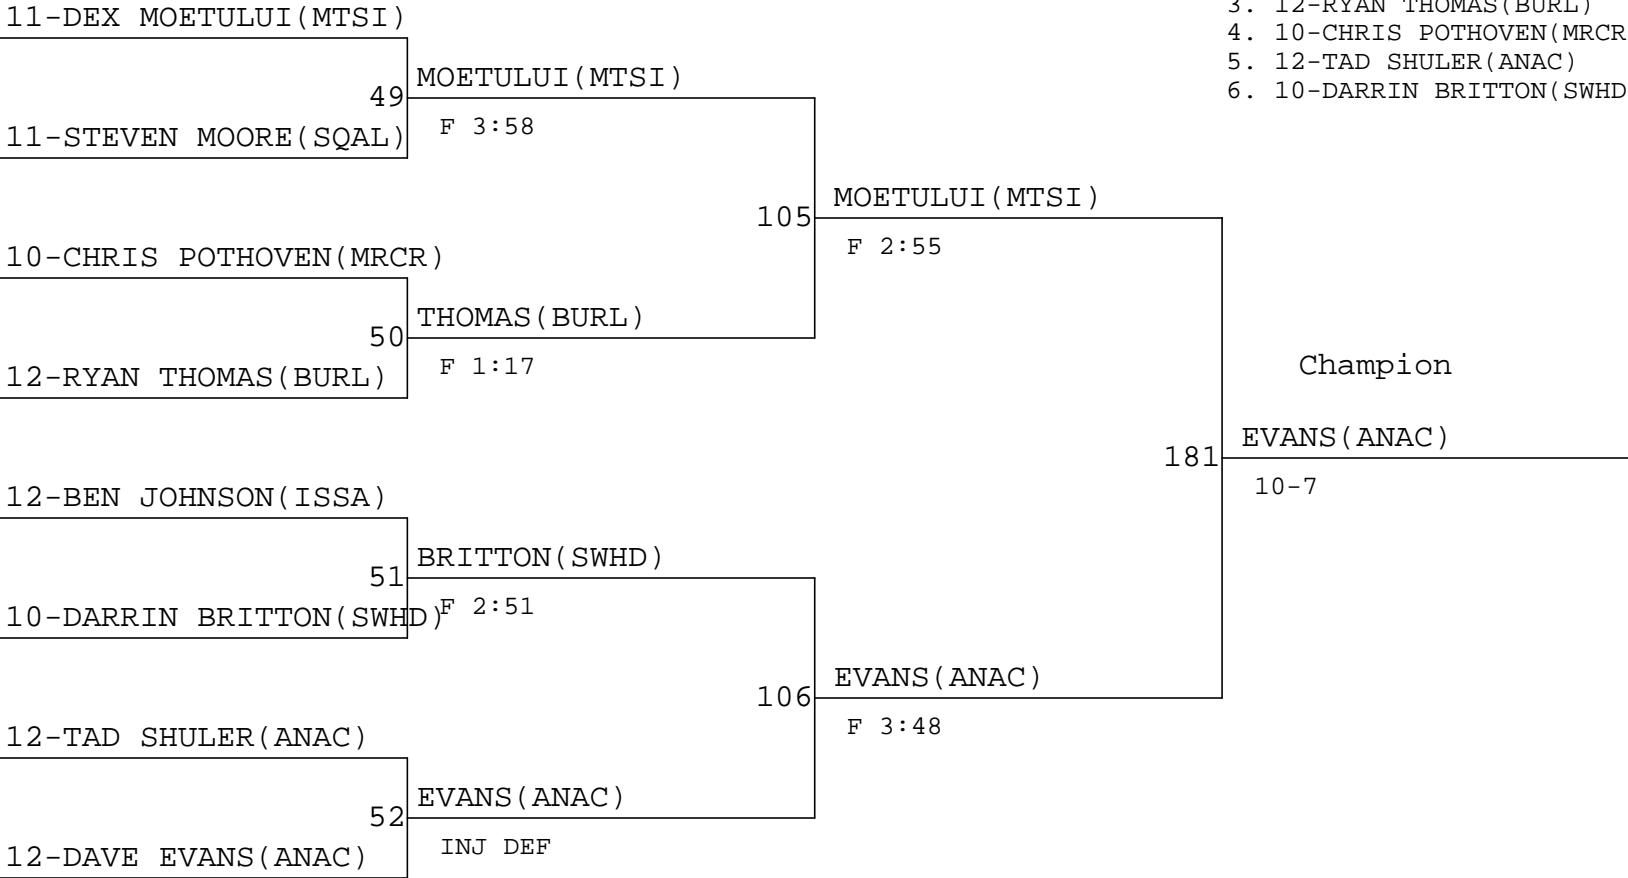

2006 AAA REGION I CHAMPIONSHIPS

Weight Class : **215**

1. 12-DAVE EVANS (ANAC)
2. 11-DEX MOETULUI (MTSI)
3. 12-RYAN THOMAS (BURL)
4. 10-CHRIS POTHOVEN (MRCR)
5. 12-TAD SHULER (ANAC)
6. 10-DARRIN BRITTON (SWHD)