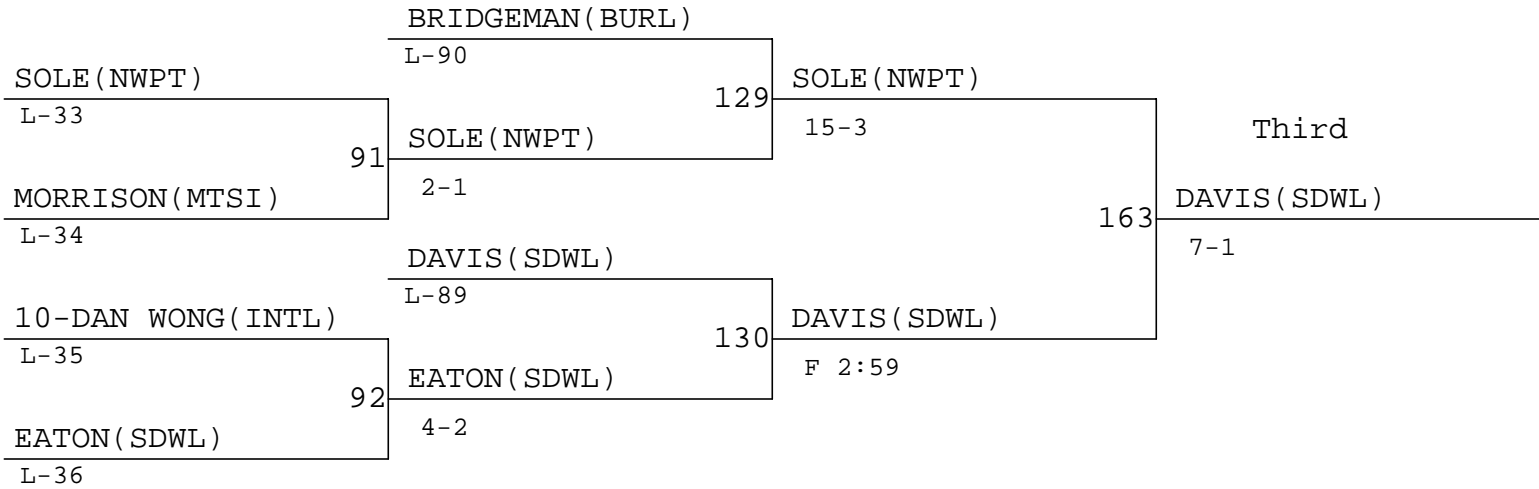

Champion

127  
KIRKPATRICK (ANAC)  
F 3:21  
162  
KIRKPATRICK (ANAC)  
F 2:47

Third

128  
MAINES (SEHO)  
9-3  
148  
DETSCHMAN (LYNN)  
F 2:41

Fifth

2006 AAA REGION I CHAMPIONSHIPS

Weight Class : **152**

1. 12-DAVID HOWARD (CEDC)
2. 12-LEVI BREARLEY (BELL)
3. 12-JASON DAVIS (SDWL)
4. 12-TAYLOR SOLE (NWPT)
5. 09-BEAU BRIDGEMAN (BURL)
6. 11-TYLER EATON (SDWL)