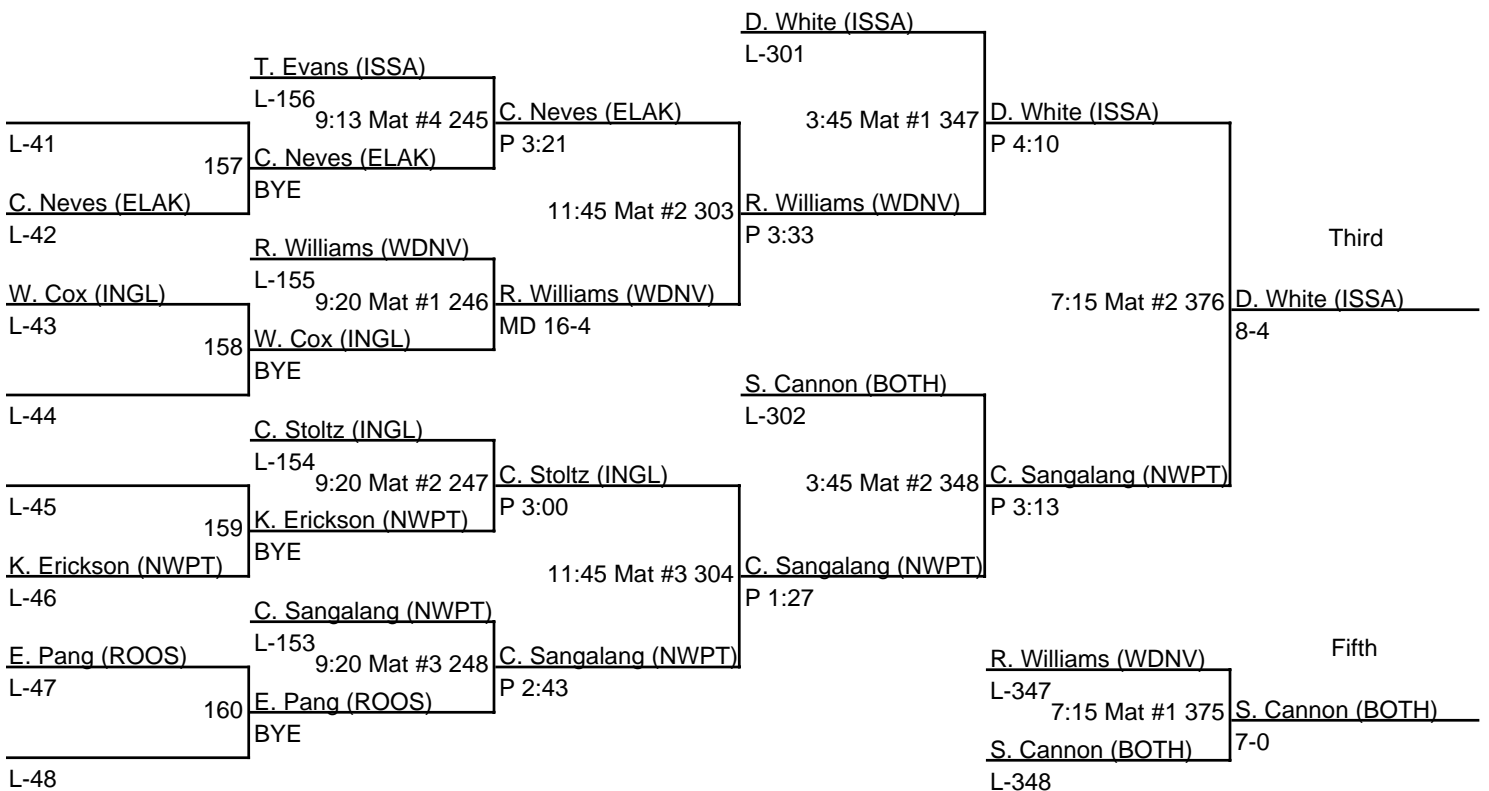

12|Nolan Thomas (Redmond)

4A KingCo 2009 / 135

1. David Peltier (WDNV)
2. Nolan Thomas (REDM)
3. David White (ISSA)
4. Carl Sangalang (NWPT)
5. Spencer Cannon (BOTH)
6. Ryan Williams (WDNV)