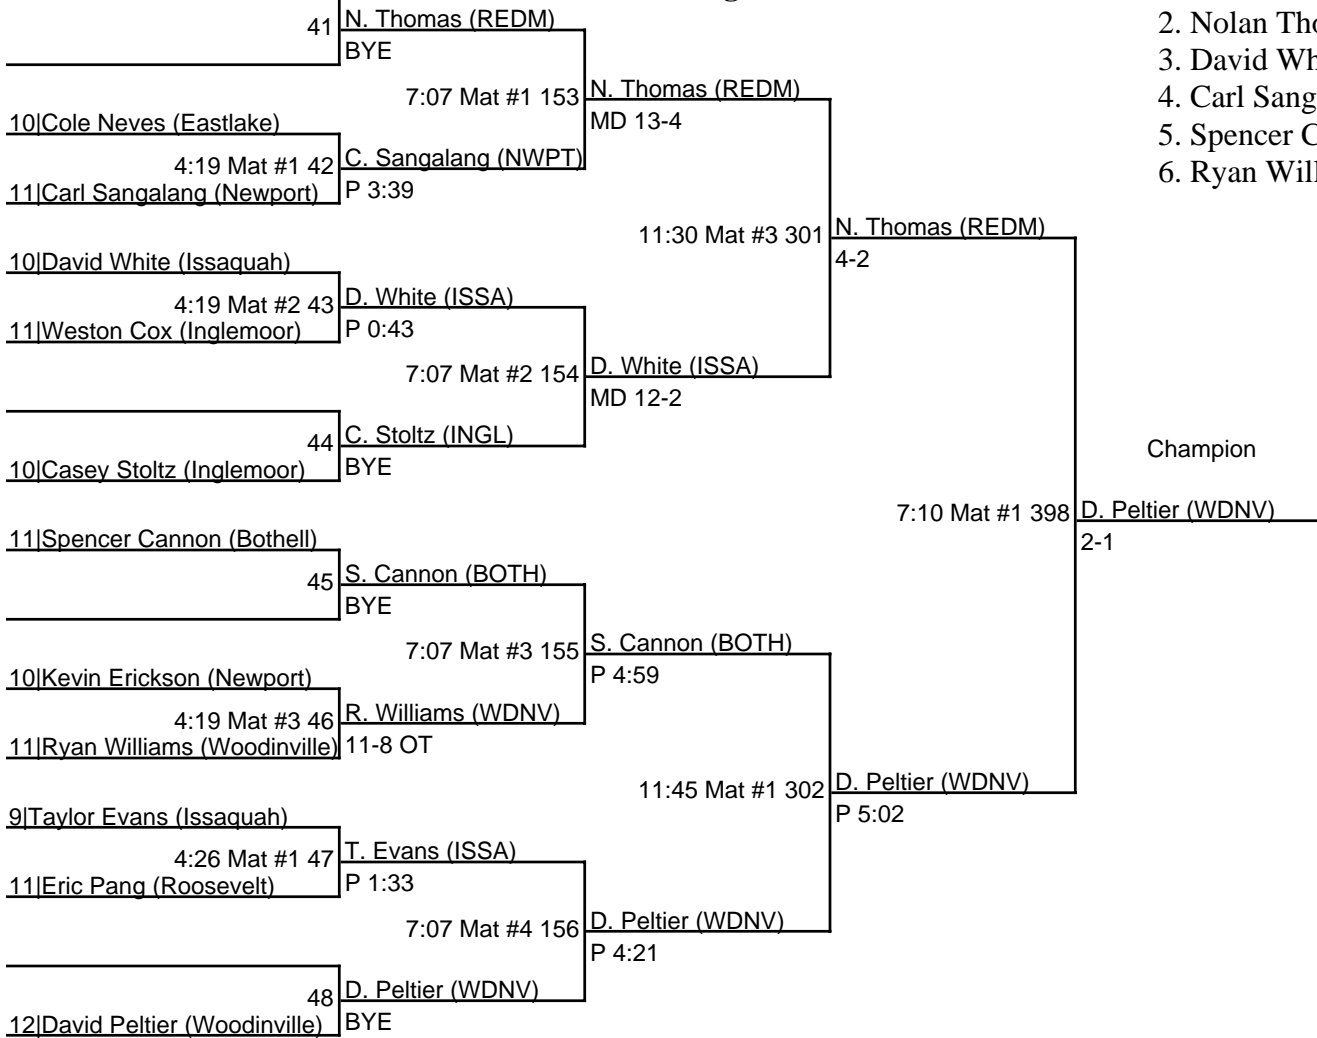

12|Nolan Thomas (Redmond)

4A KingCo 2009 / 135

1. David Peltier (WDNV)
2. Nolan Thomas (REDM)
3. David White (ISSA)
4. Carl Sangalang (NWPT)
5. Spencer Cannon (BOTH)
6. Ryan Williams (WDNV)