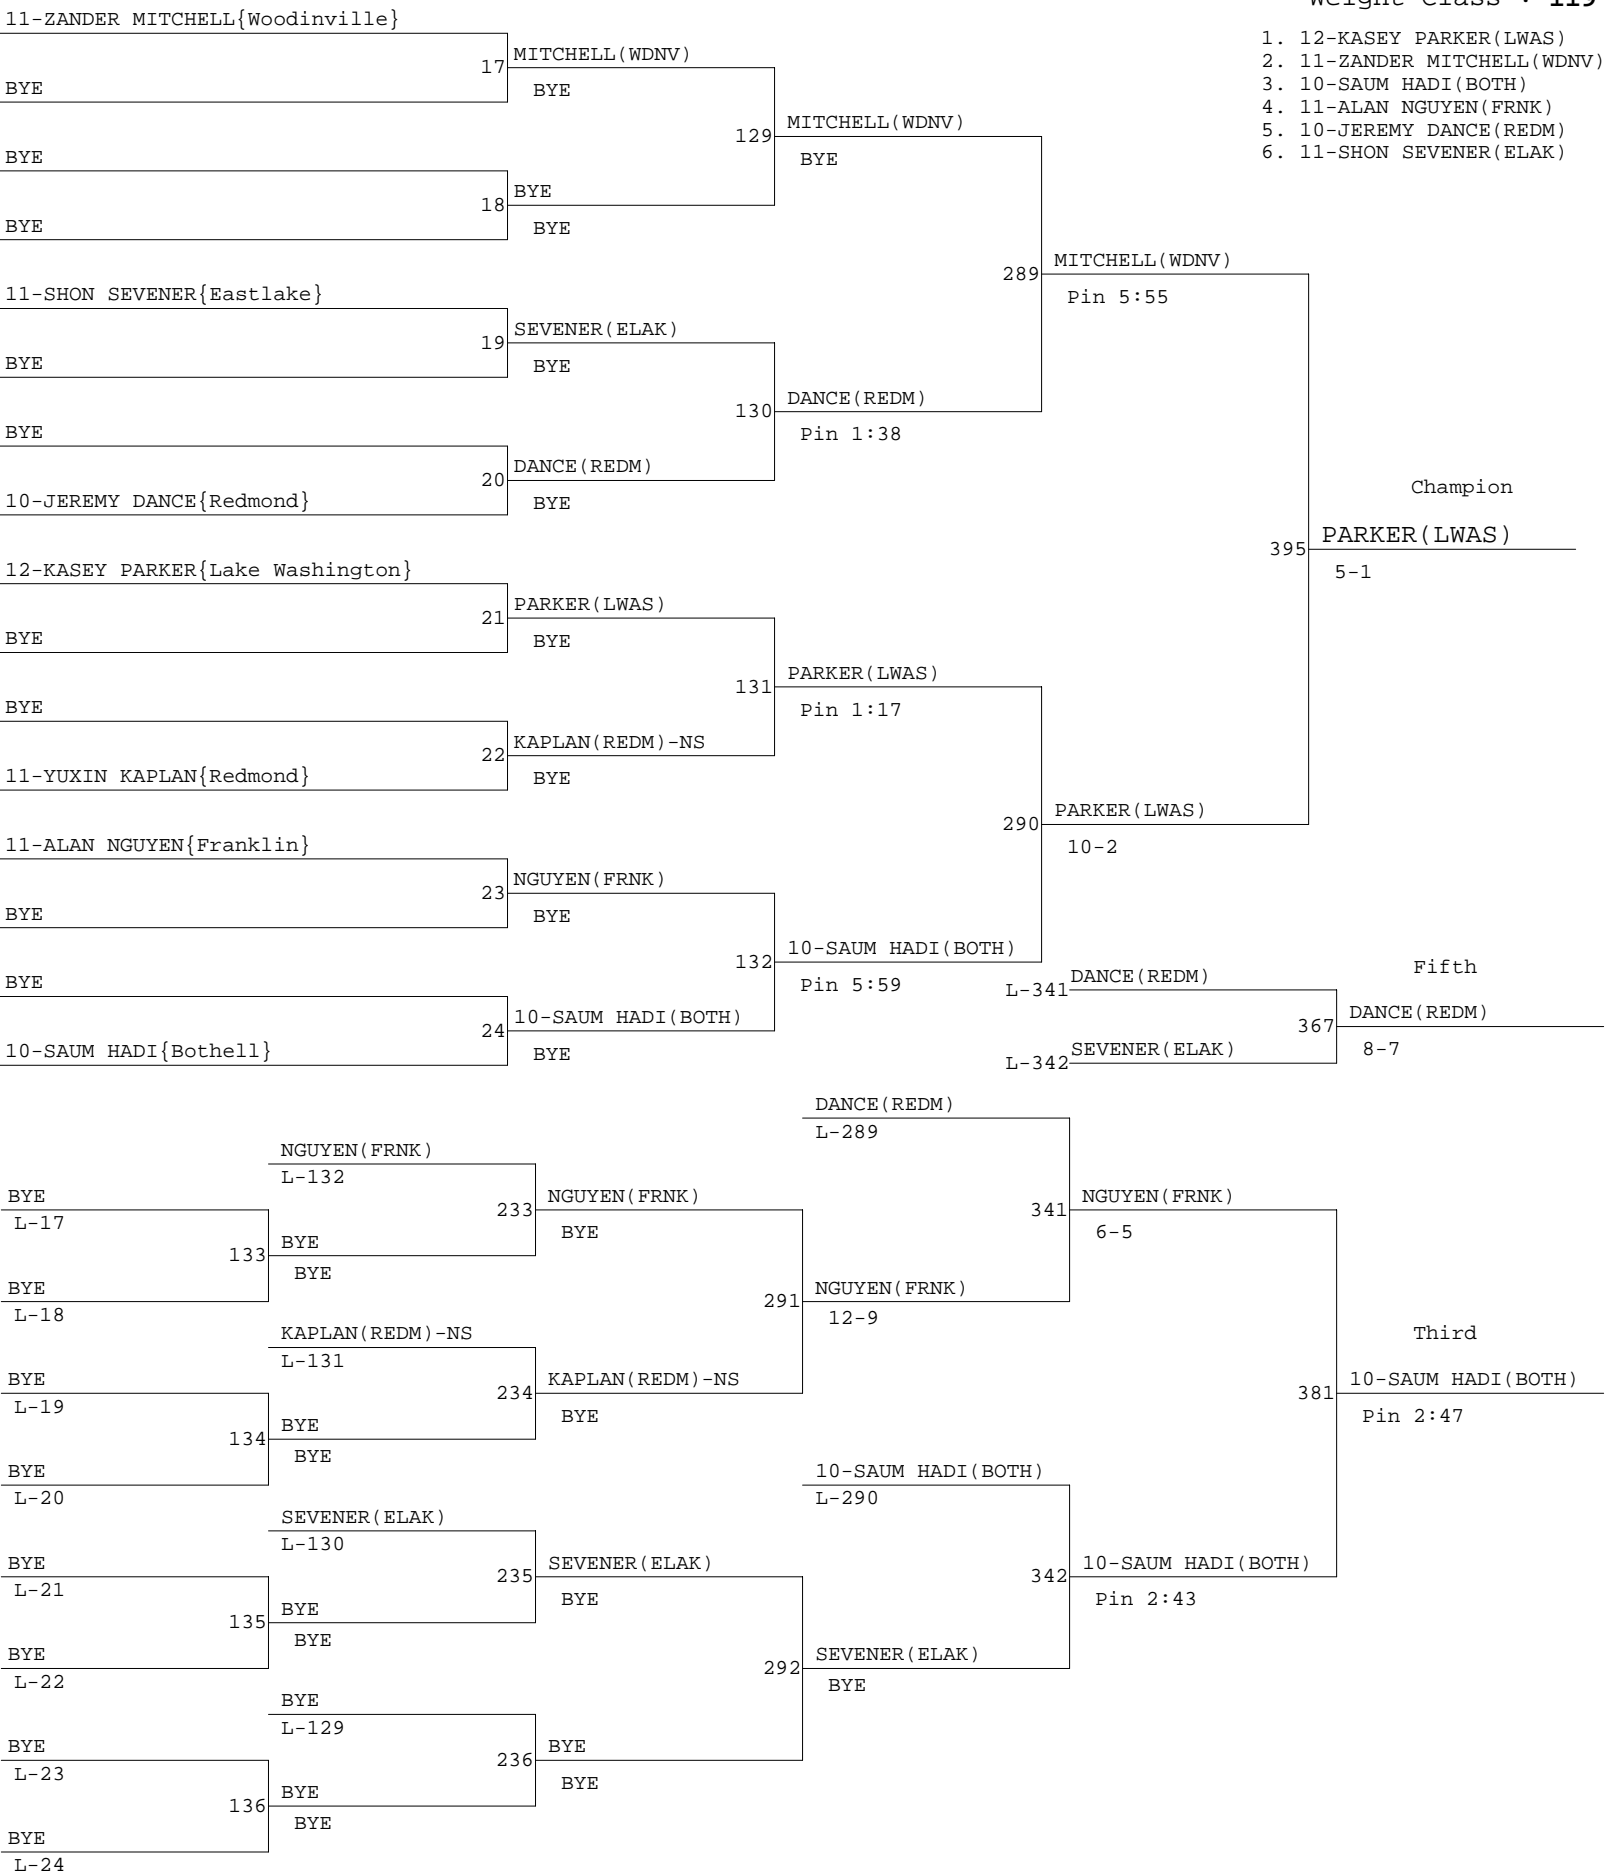

4A KingCo

Weight Class : 112

4A KingCo

Weight Class : 119

1. 12-KASEY PARKER (LWAS)
2. 11-ZANDER MITCHELL (WDNV)
3. 10-SAUM HADI (BOTH)
4. 11-ALAN NGUYEN (FRNK)
5. 10-JEREMY DANCE (REDM)
6. 11-SHON SEVENER (ELAK)