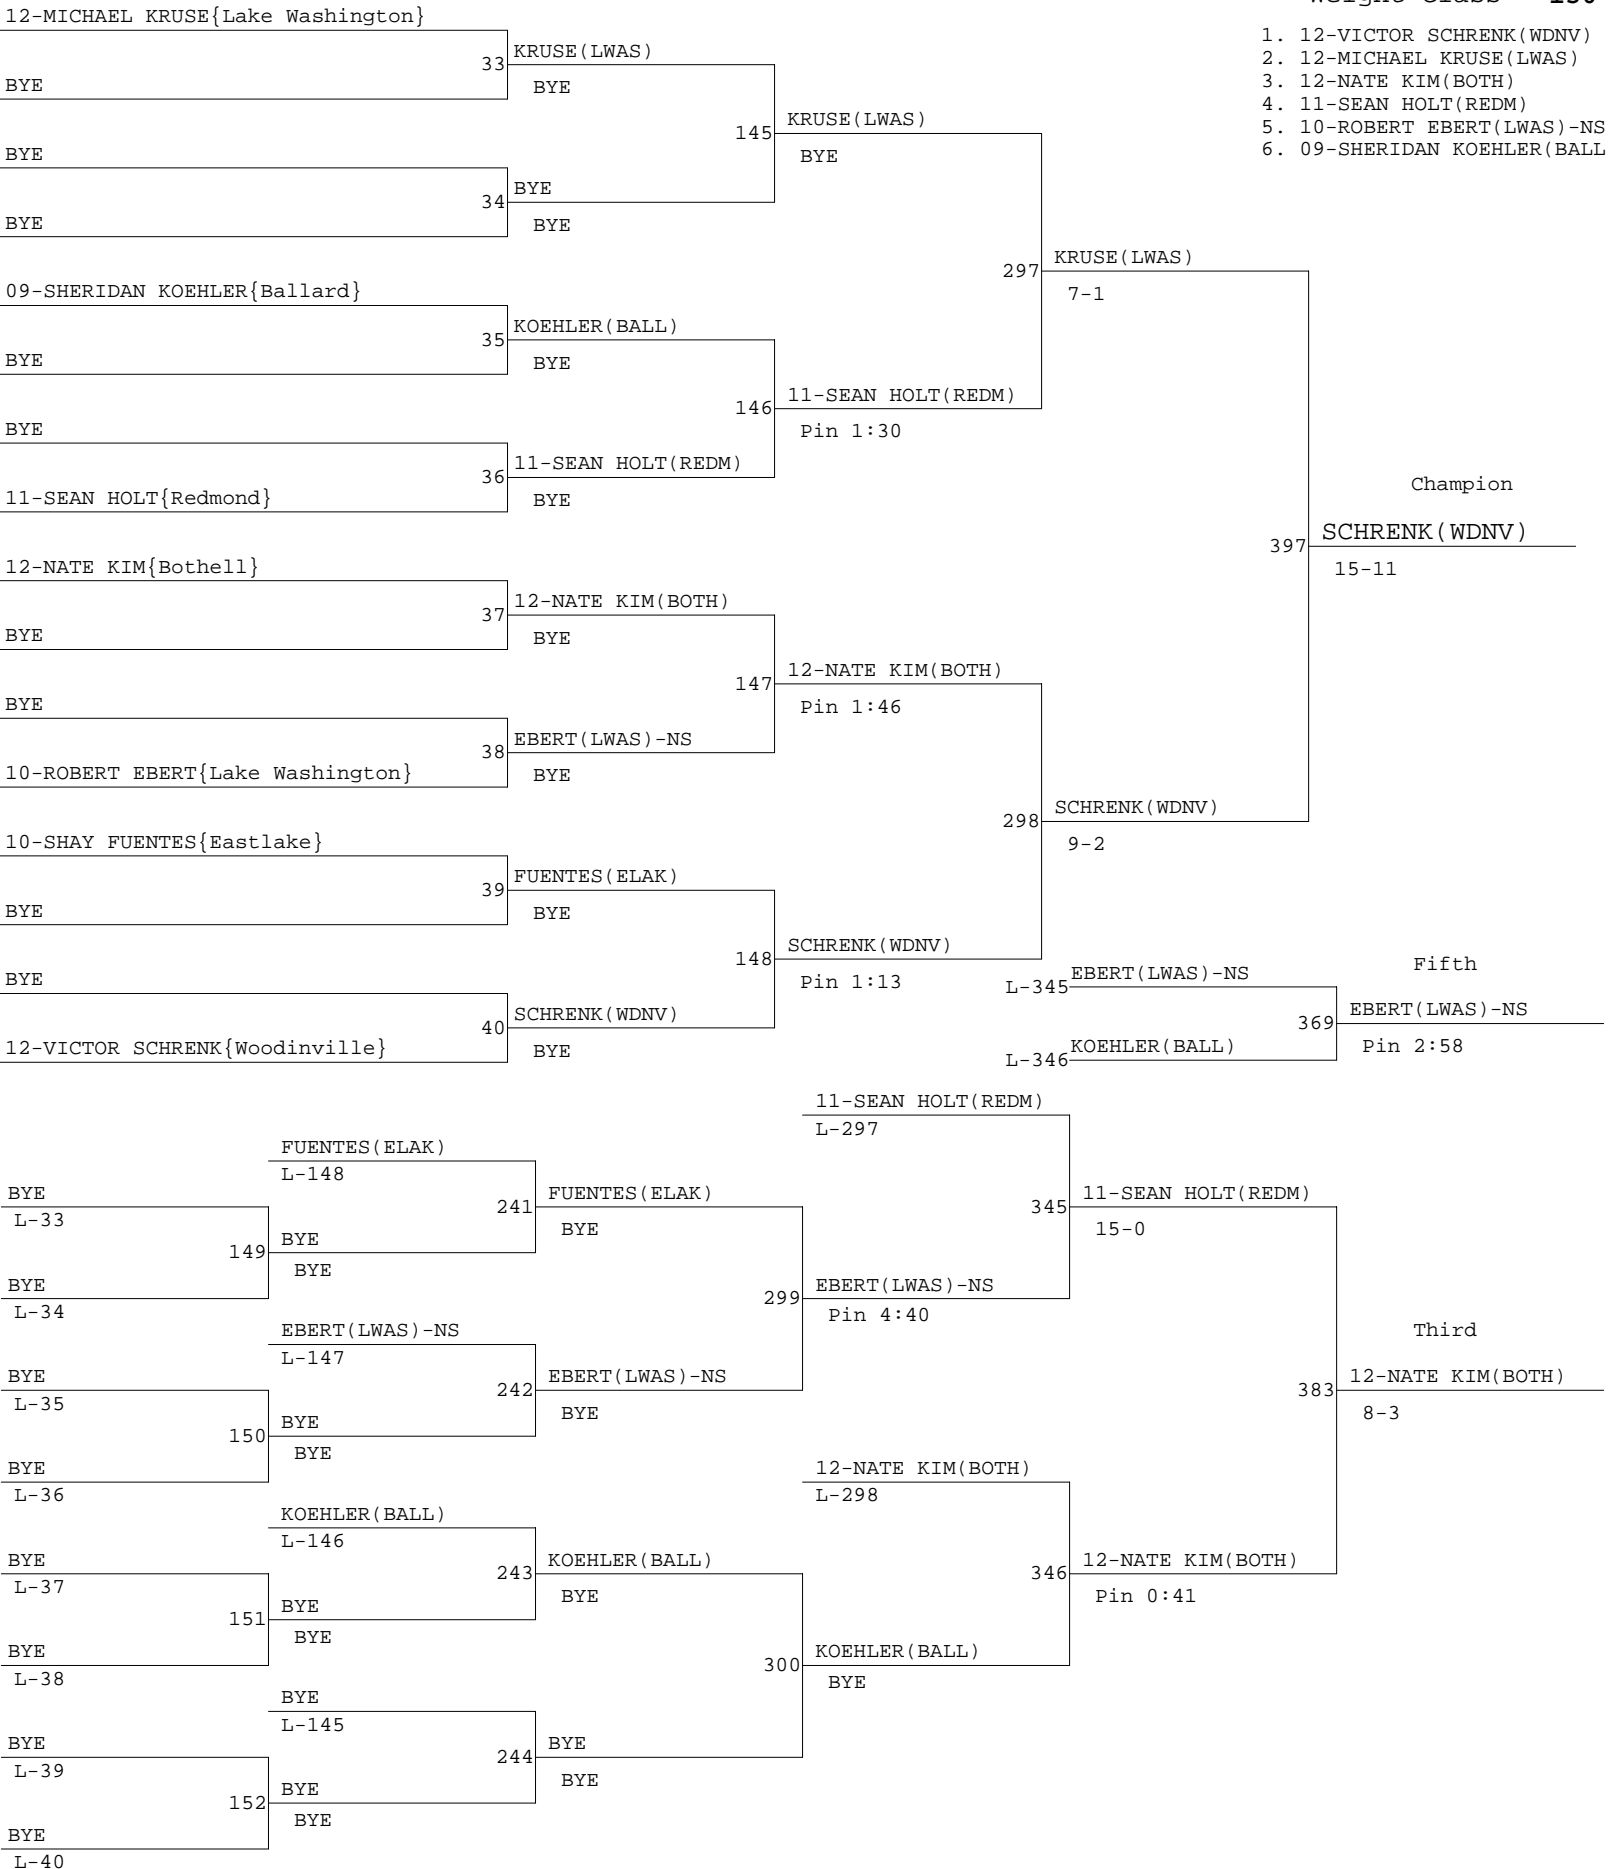

4A KingCo

Weight Class : 130

1. 12-VICTOR SCHRENK(WDNV)
2. 12-MICHAEL KRUSE(LWAS)
3. 12-NATE KIM(BOTH)
4. 11-SEAN HOLT(REDM)
5. 10-ROBERT EBERT(LWAS)-NS
6. 09-SHERIDAN KOEHLER(BALL)