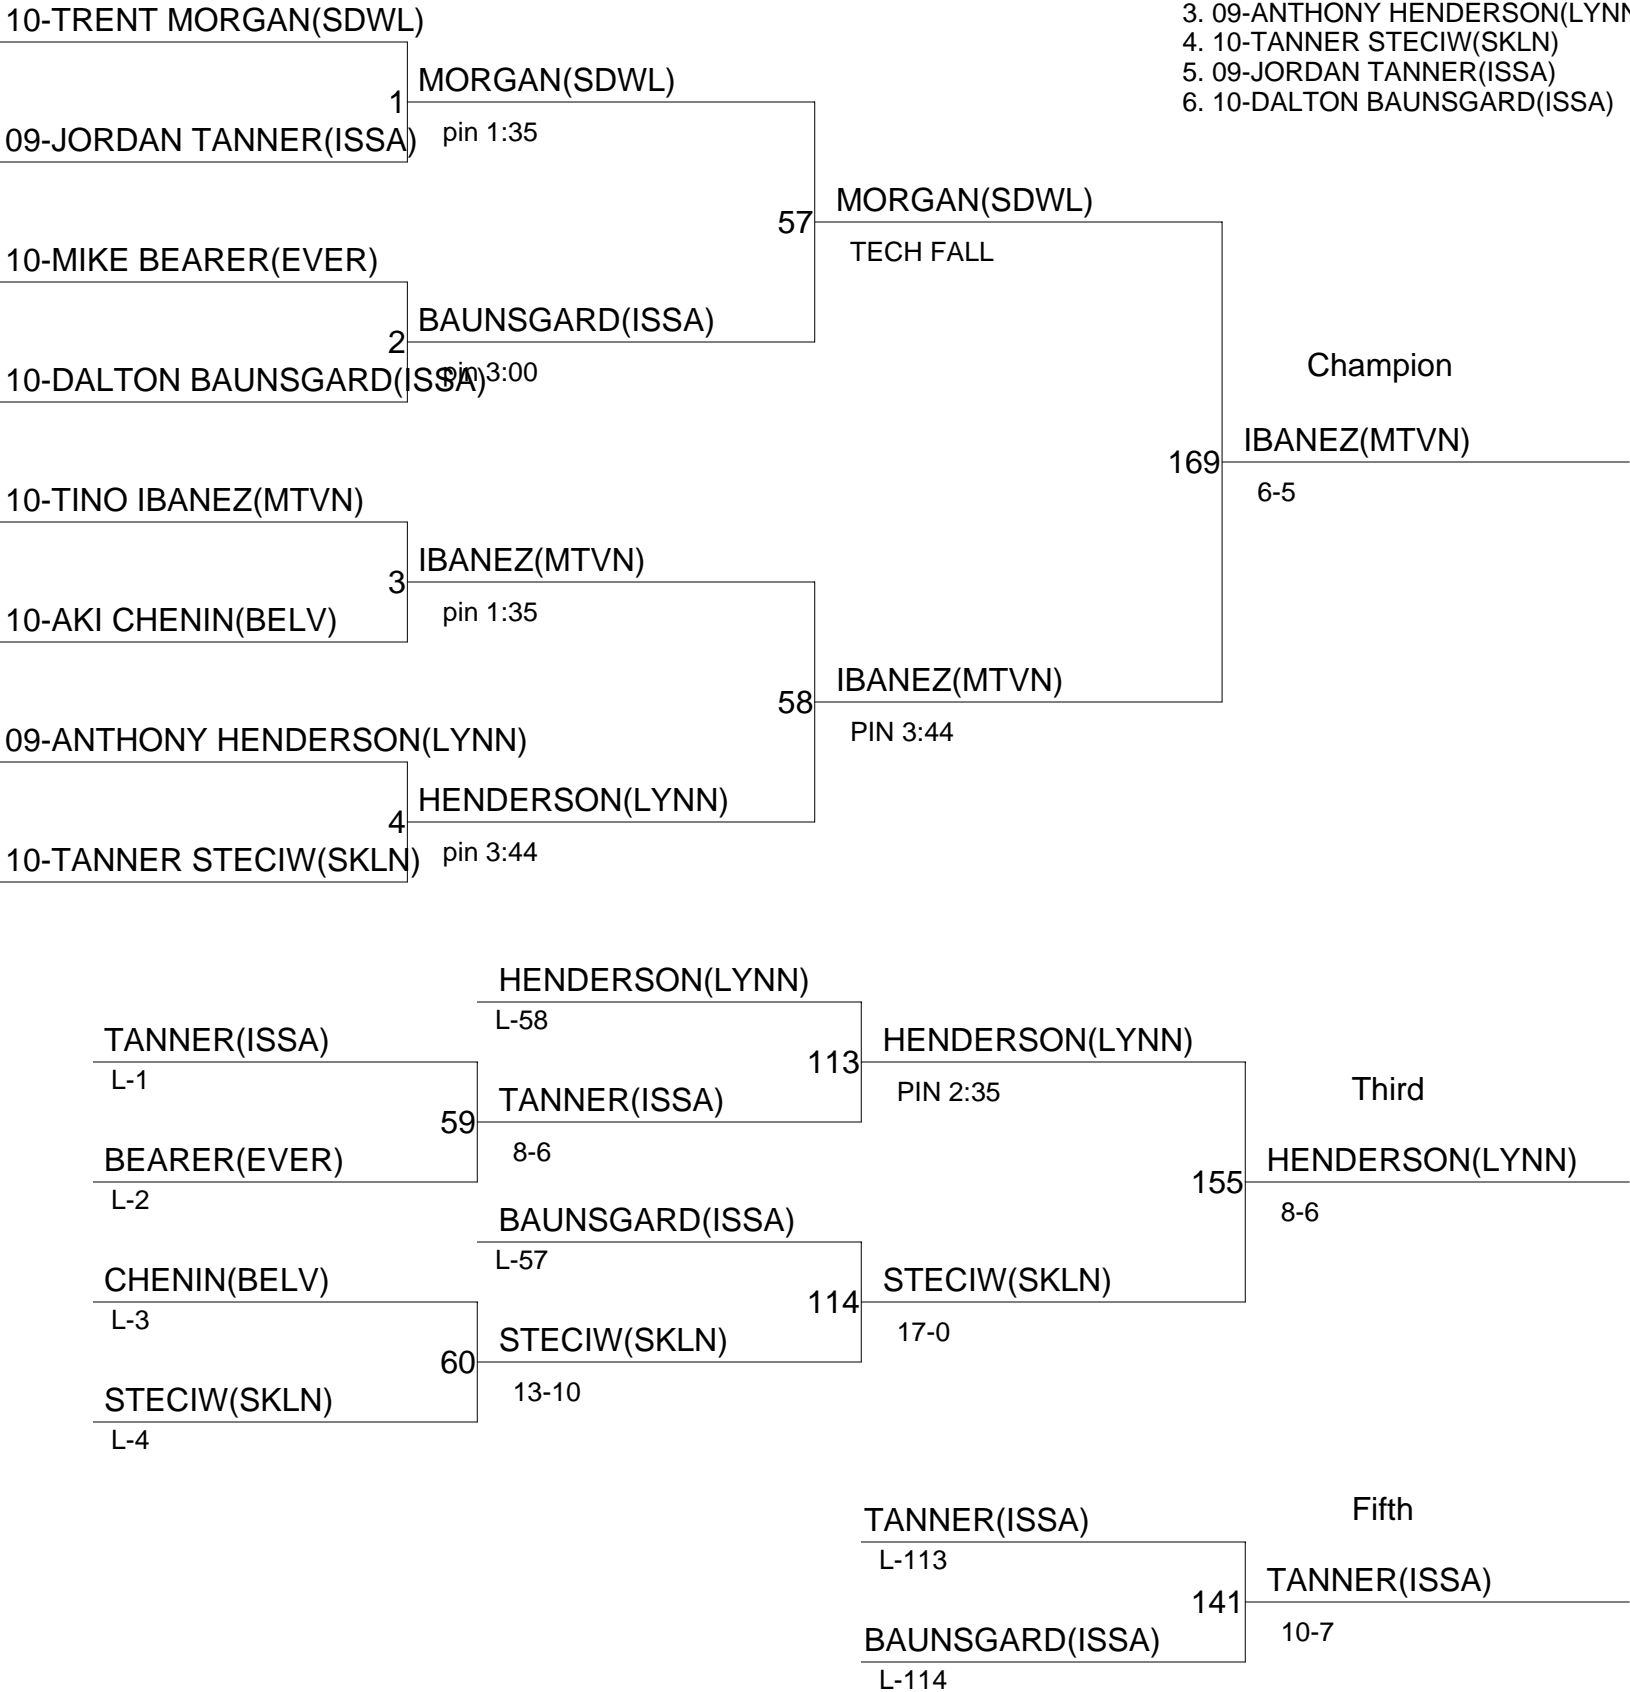

2007 Region 1-2 Wrestling Tournament

Weight Class : **103**

1. 10-TINO IBANEZ(MTVN)
2. 10-TRENT MORGAN(SDWL)
3. 09-ANTHONY HENDERSON(LYNN)
4. 10-TANNER STECIW(SKLN)
5. 09-JORDAN TANNER(ISSA)
6. 10-DALTON BAUNSGARD(ISSA)