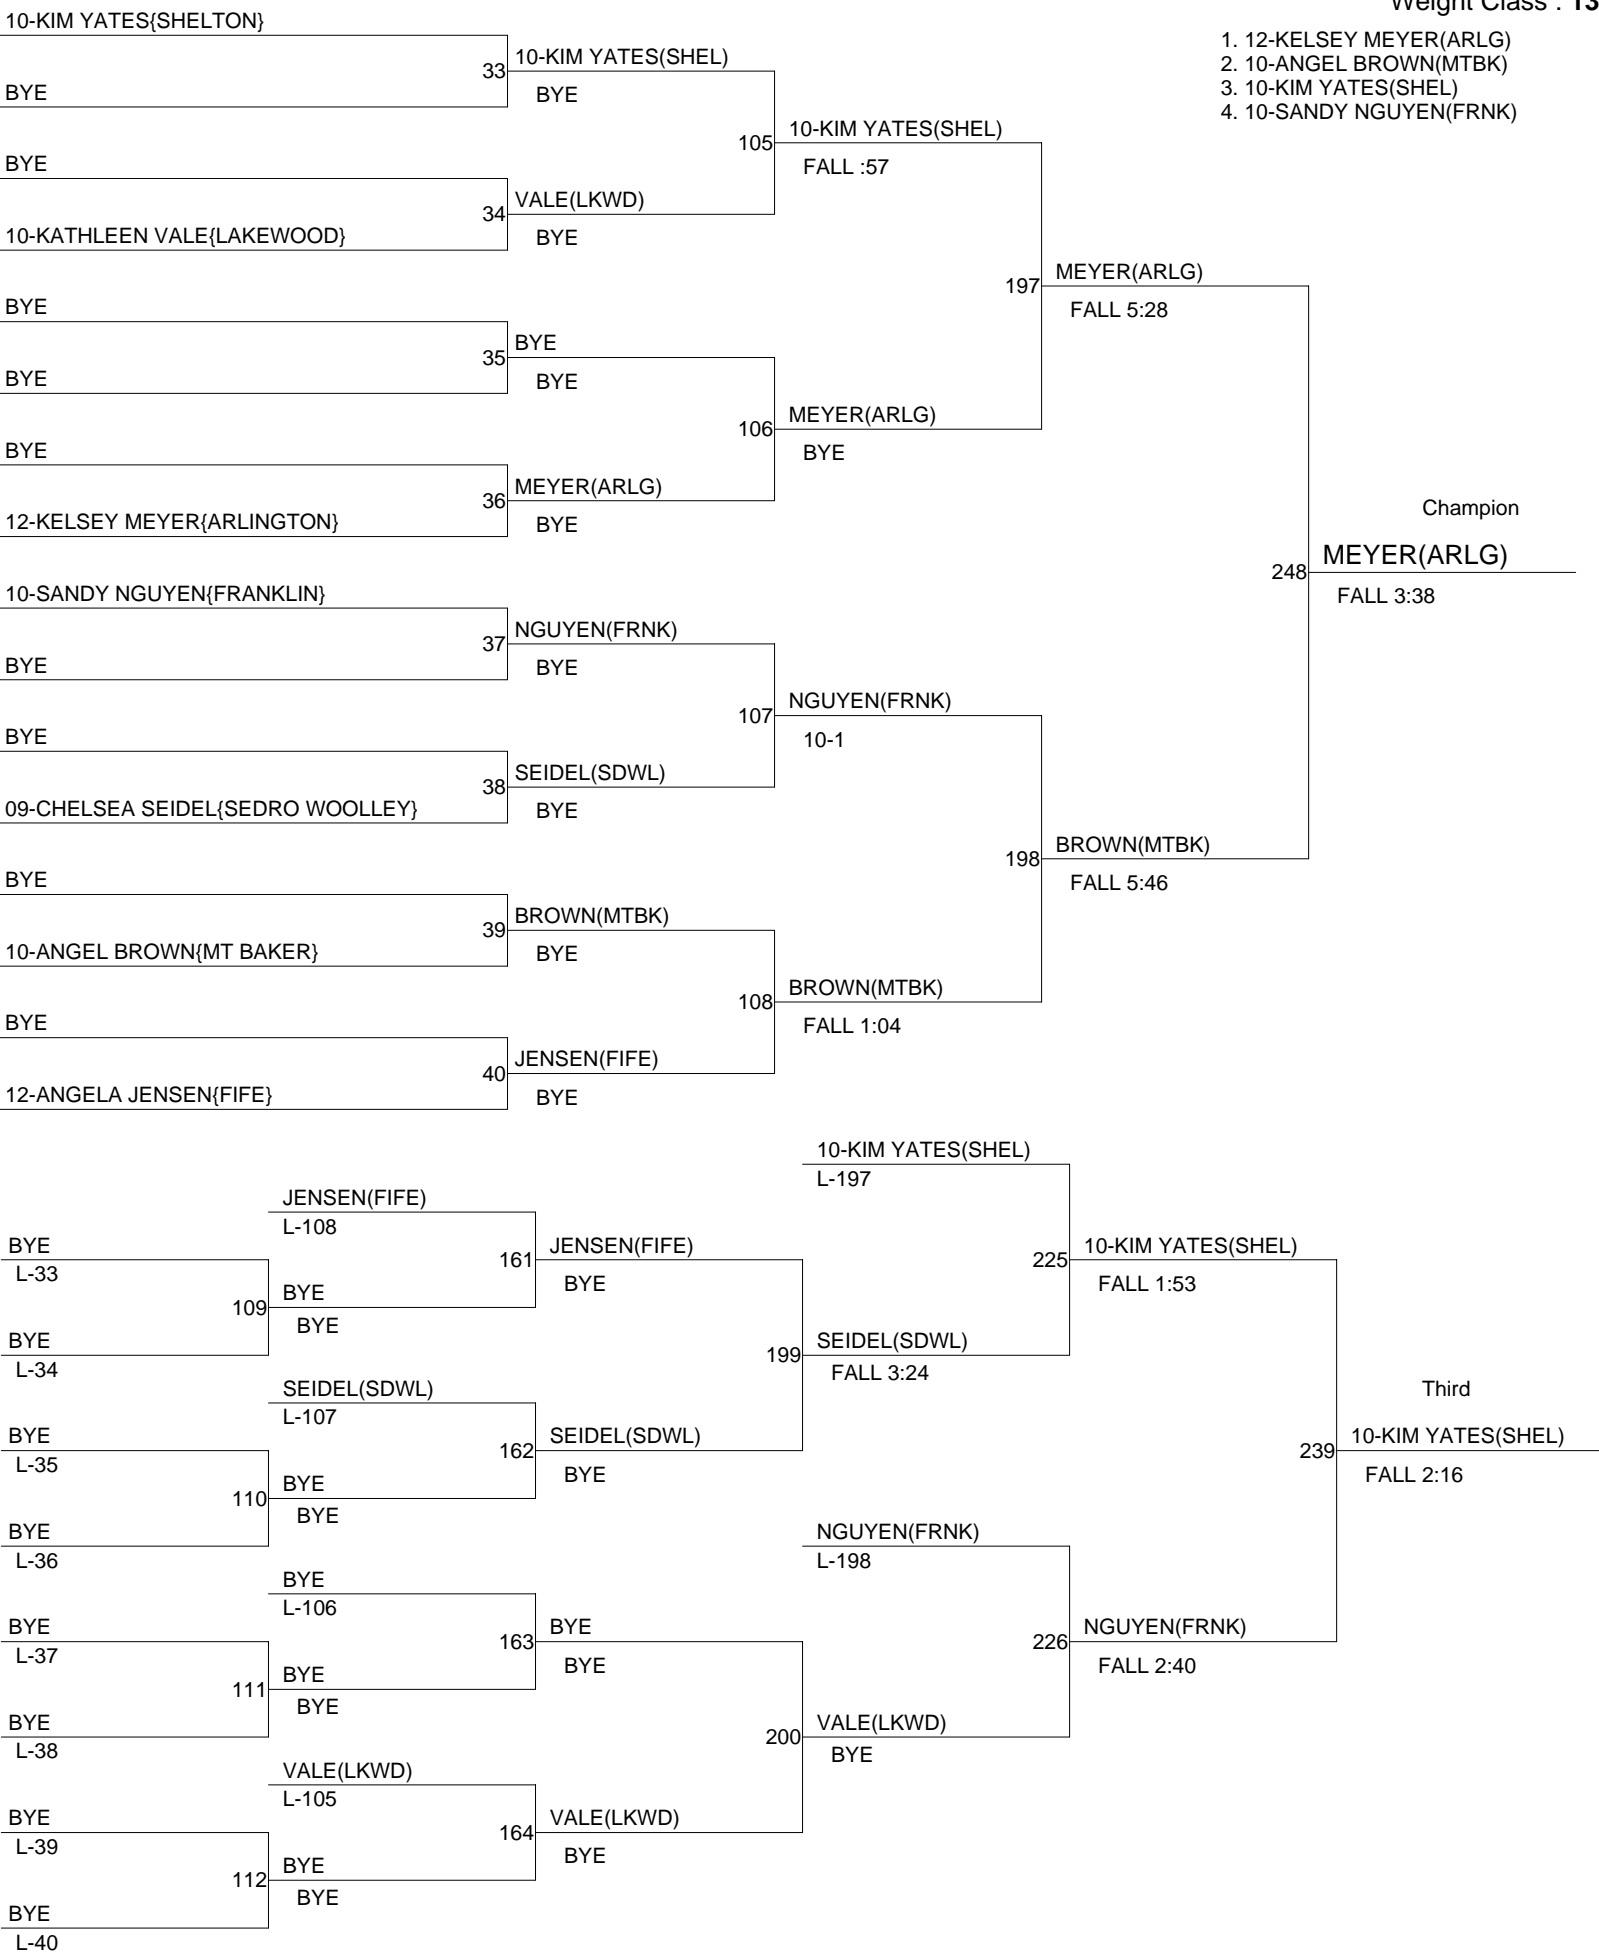

2007 GIRLS REGION I WRESTLING CHAMPIONSHIPS

Weight Class : 130