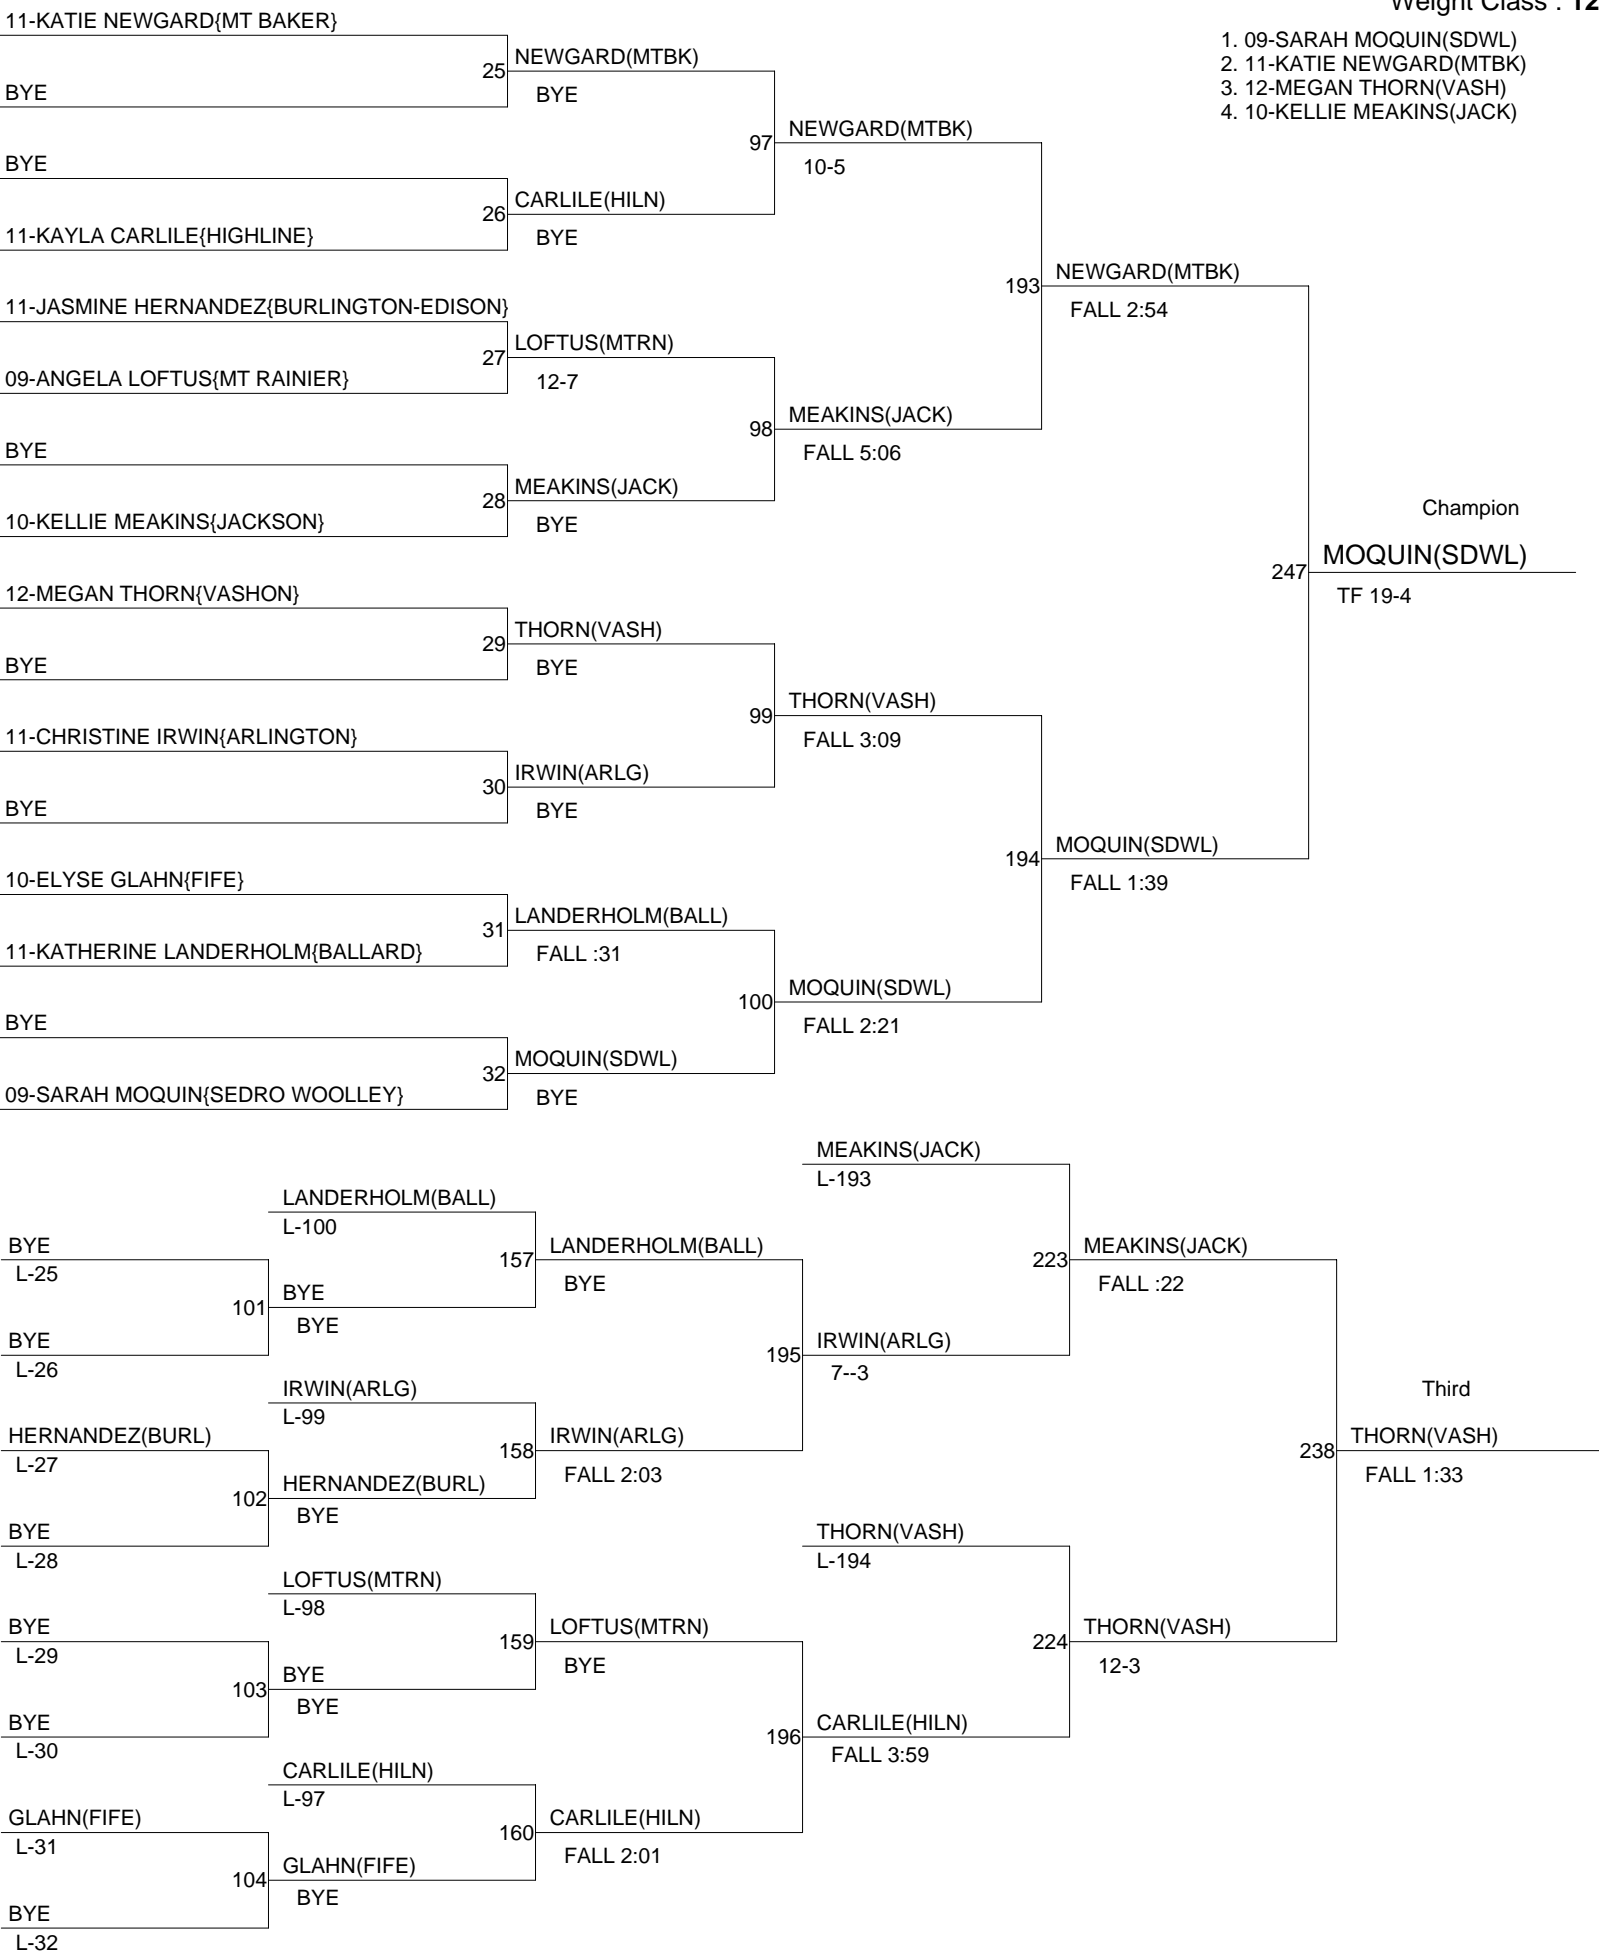

2007 GIRLS REGION I WRESTLING CHAMPIONSHIPS

Weight Class : 125

1. 09-SARAH MOQUIN(SDWL)
2. 11-KATIE NEWGARD(MTBK)
3. 12-MEGAN THORN(VASH)
4. 10-KELLIE MEAKINS(JACK)