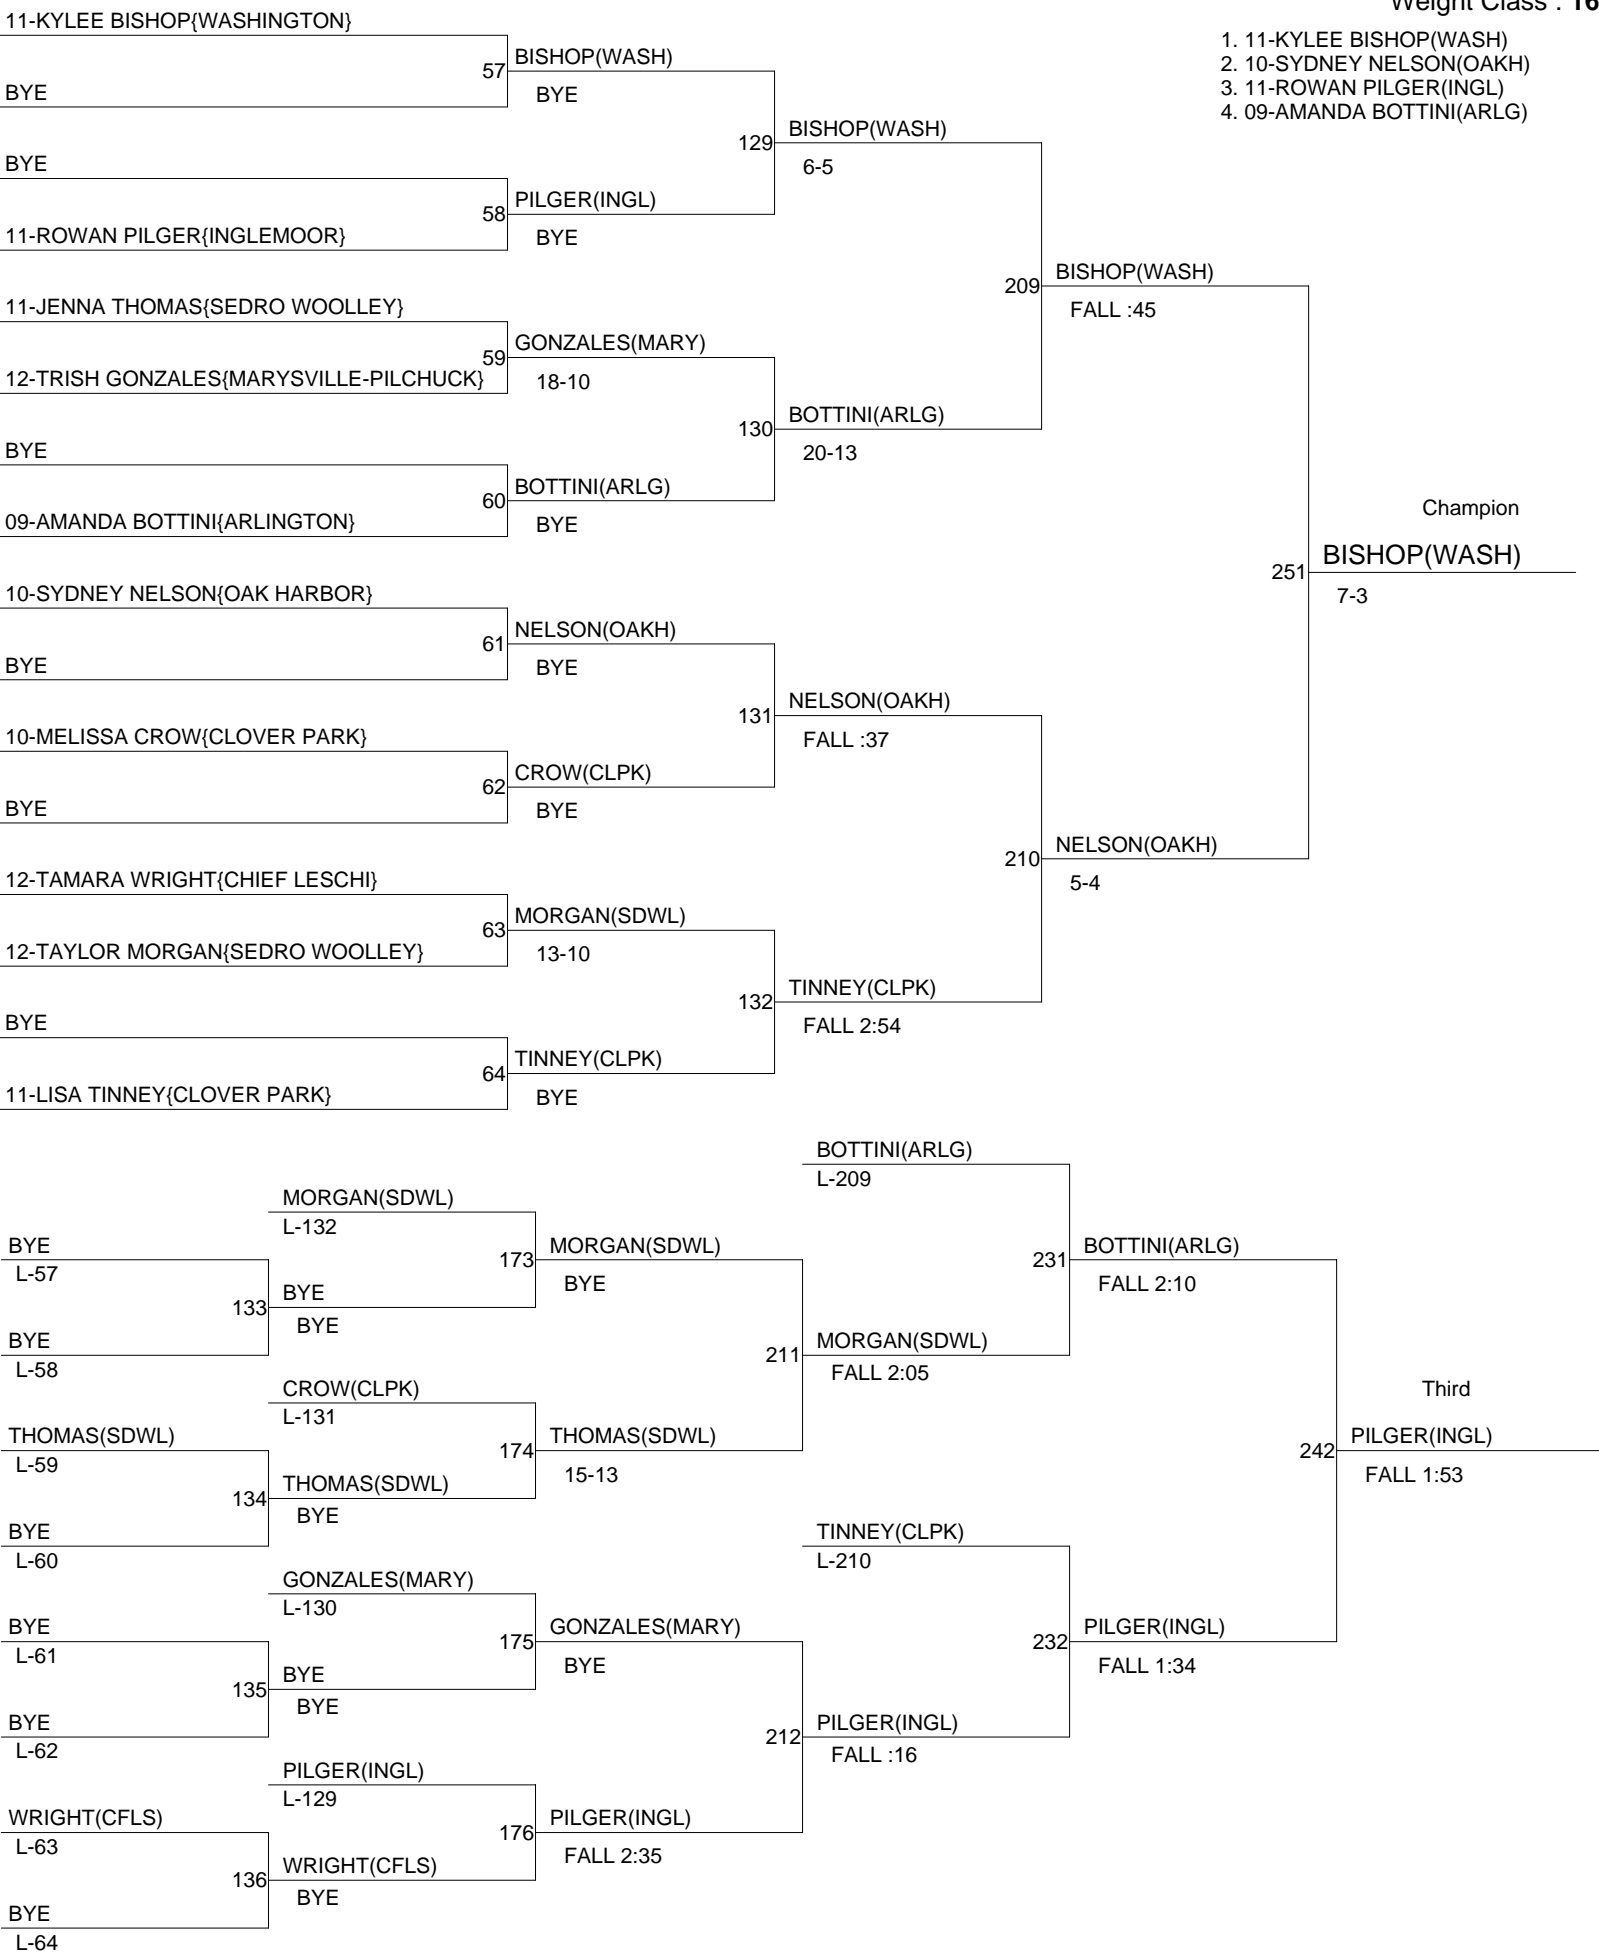

2007 GIRLS REGION I WRESTLING CHAMPIONSHIPS

Weight Class : **160**