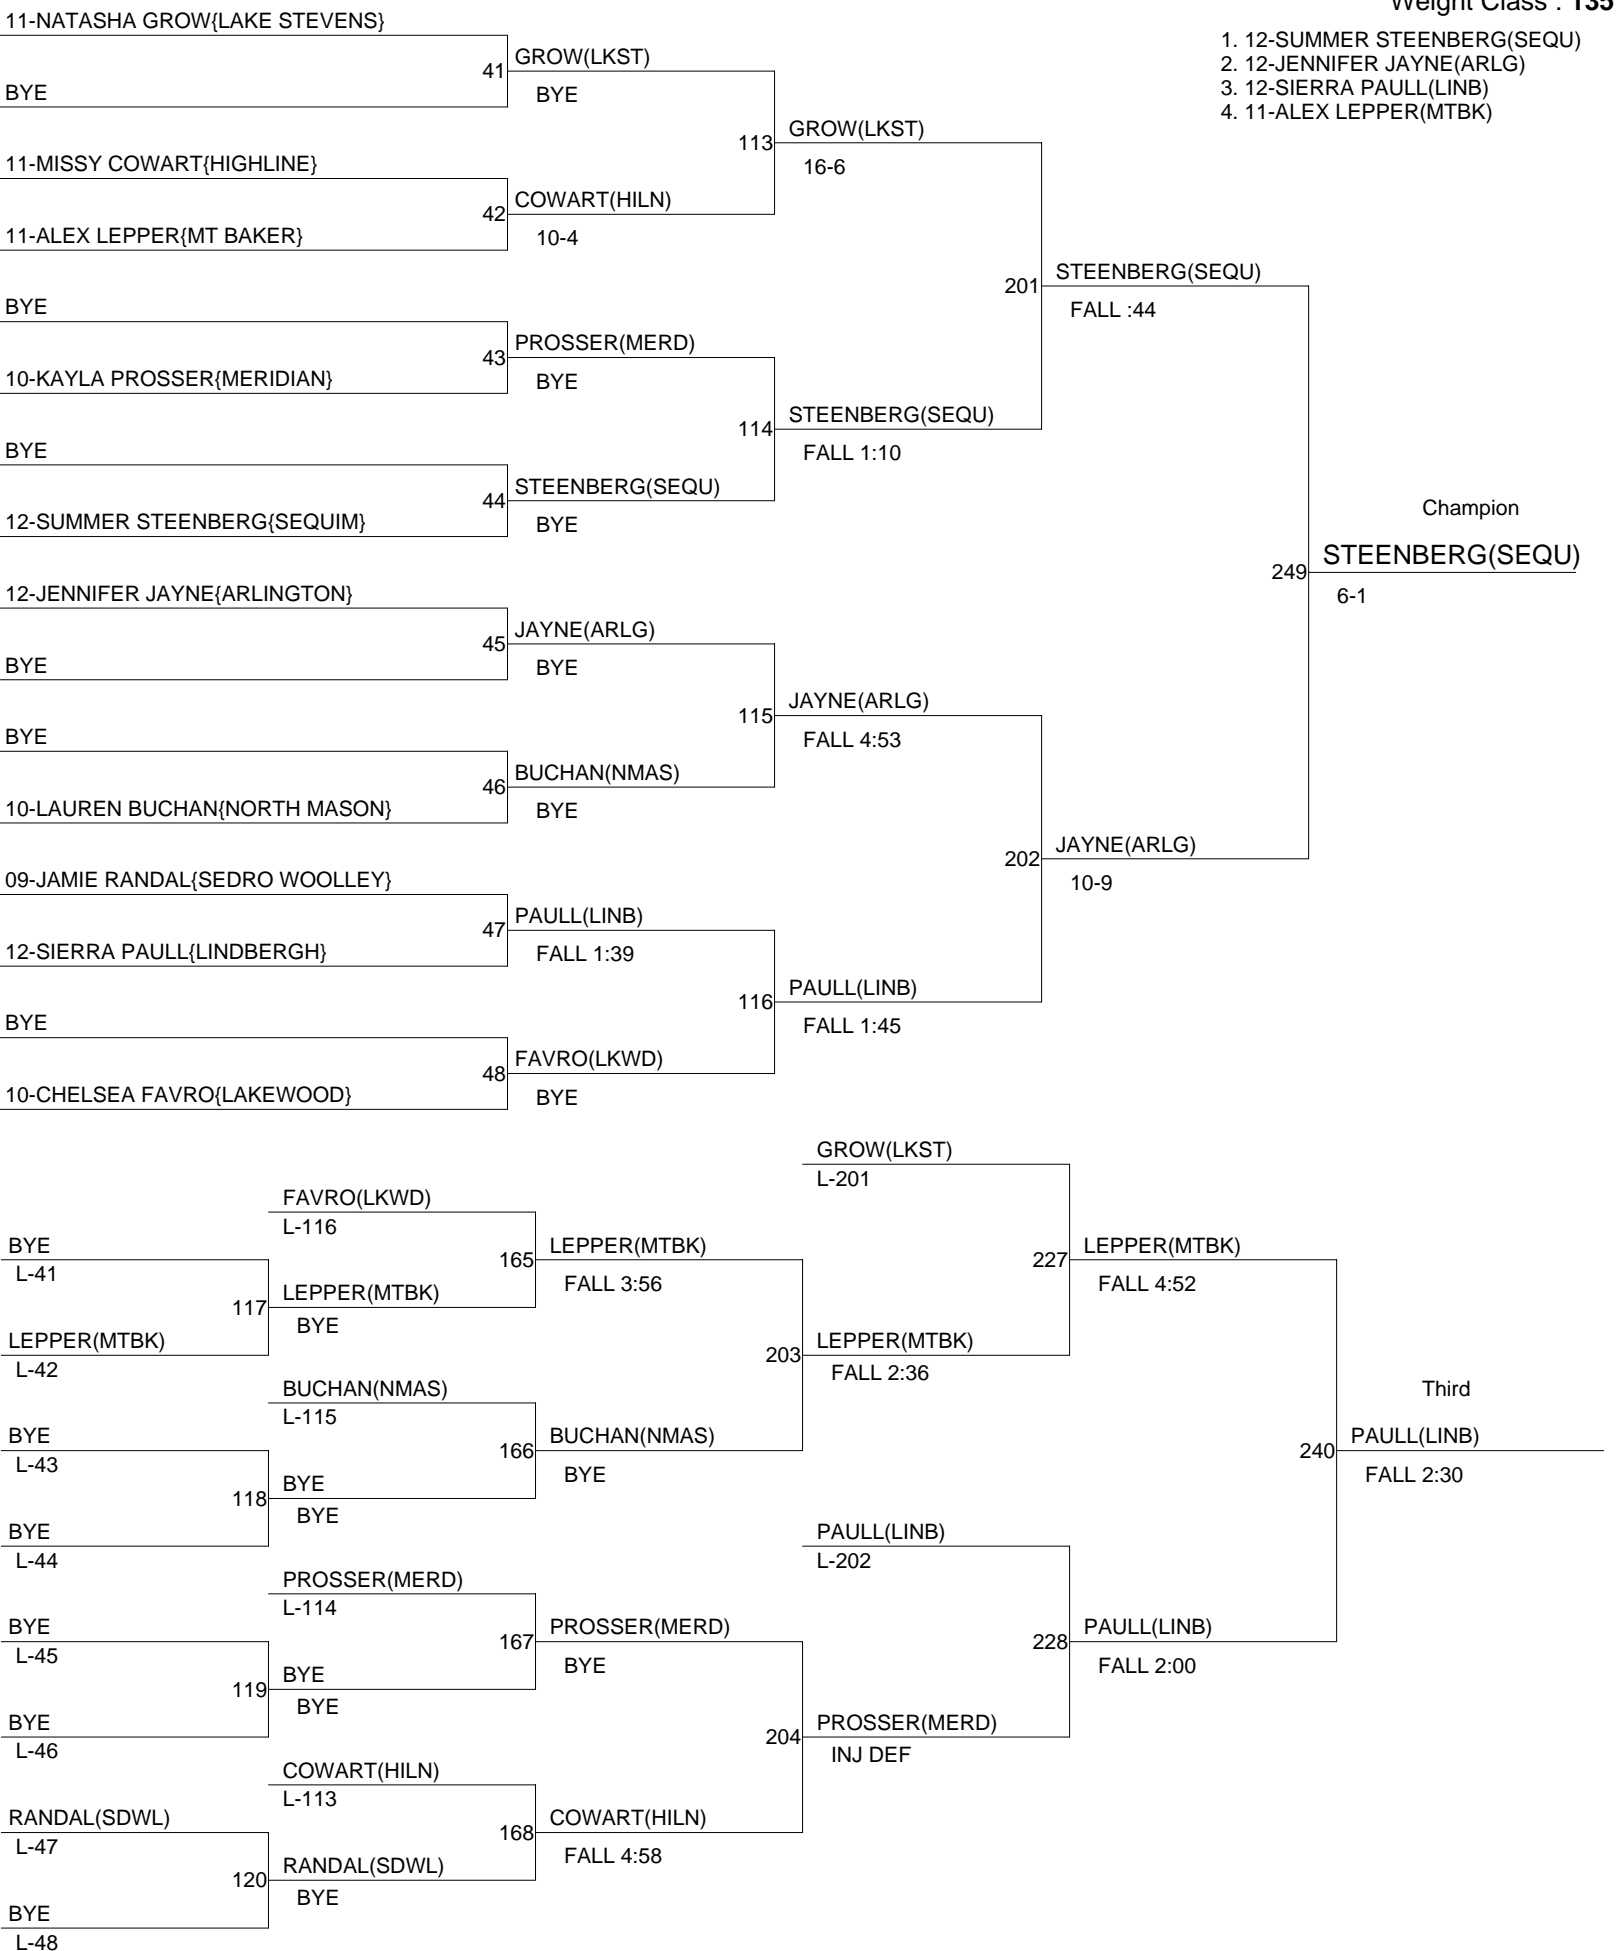

2007 GIRLS REGION I WRESTLING CHAMPIONSHIPS

Weight Class : 135