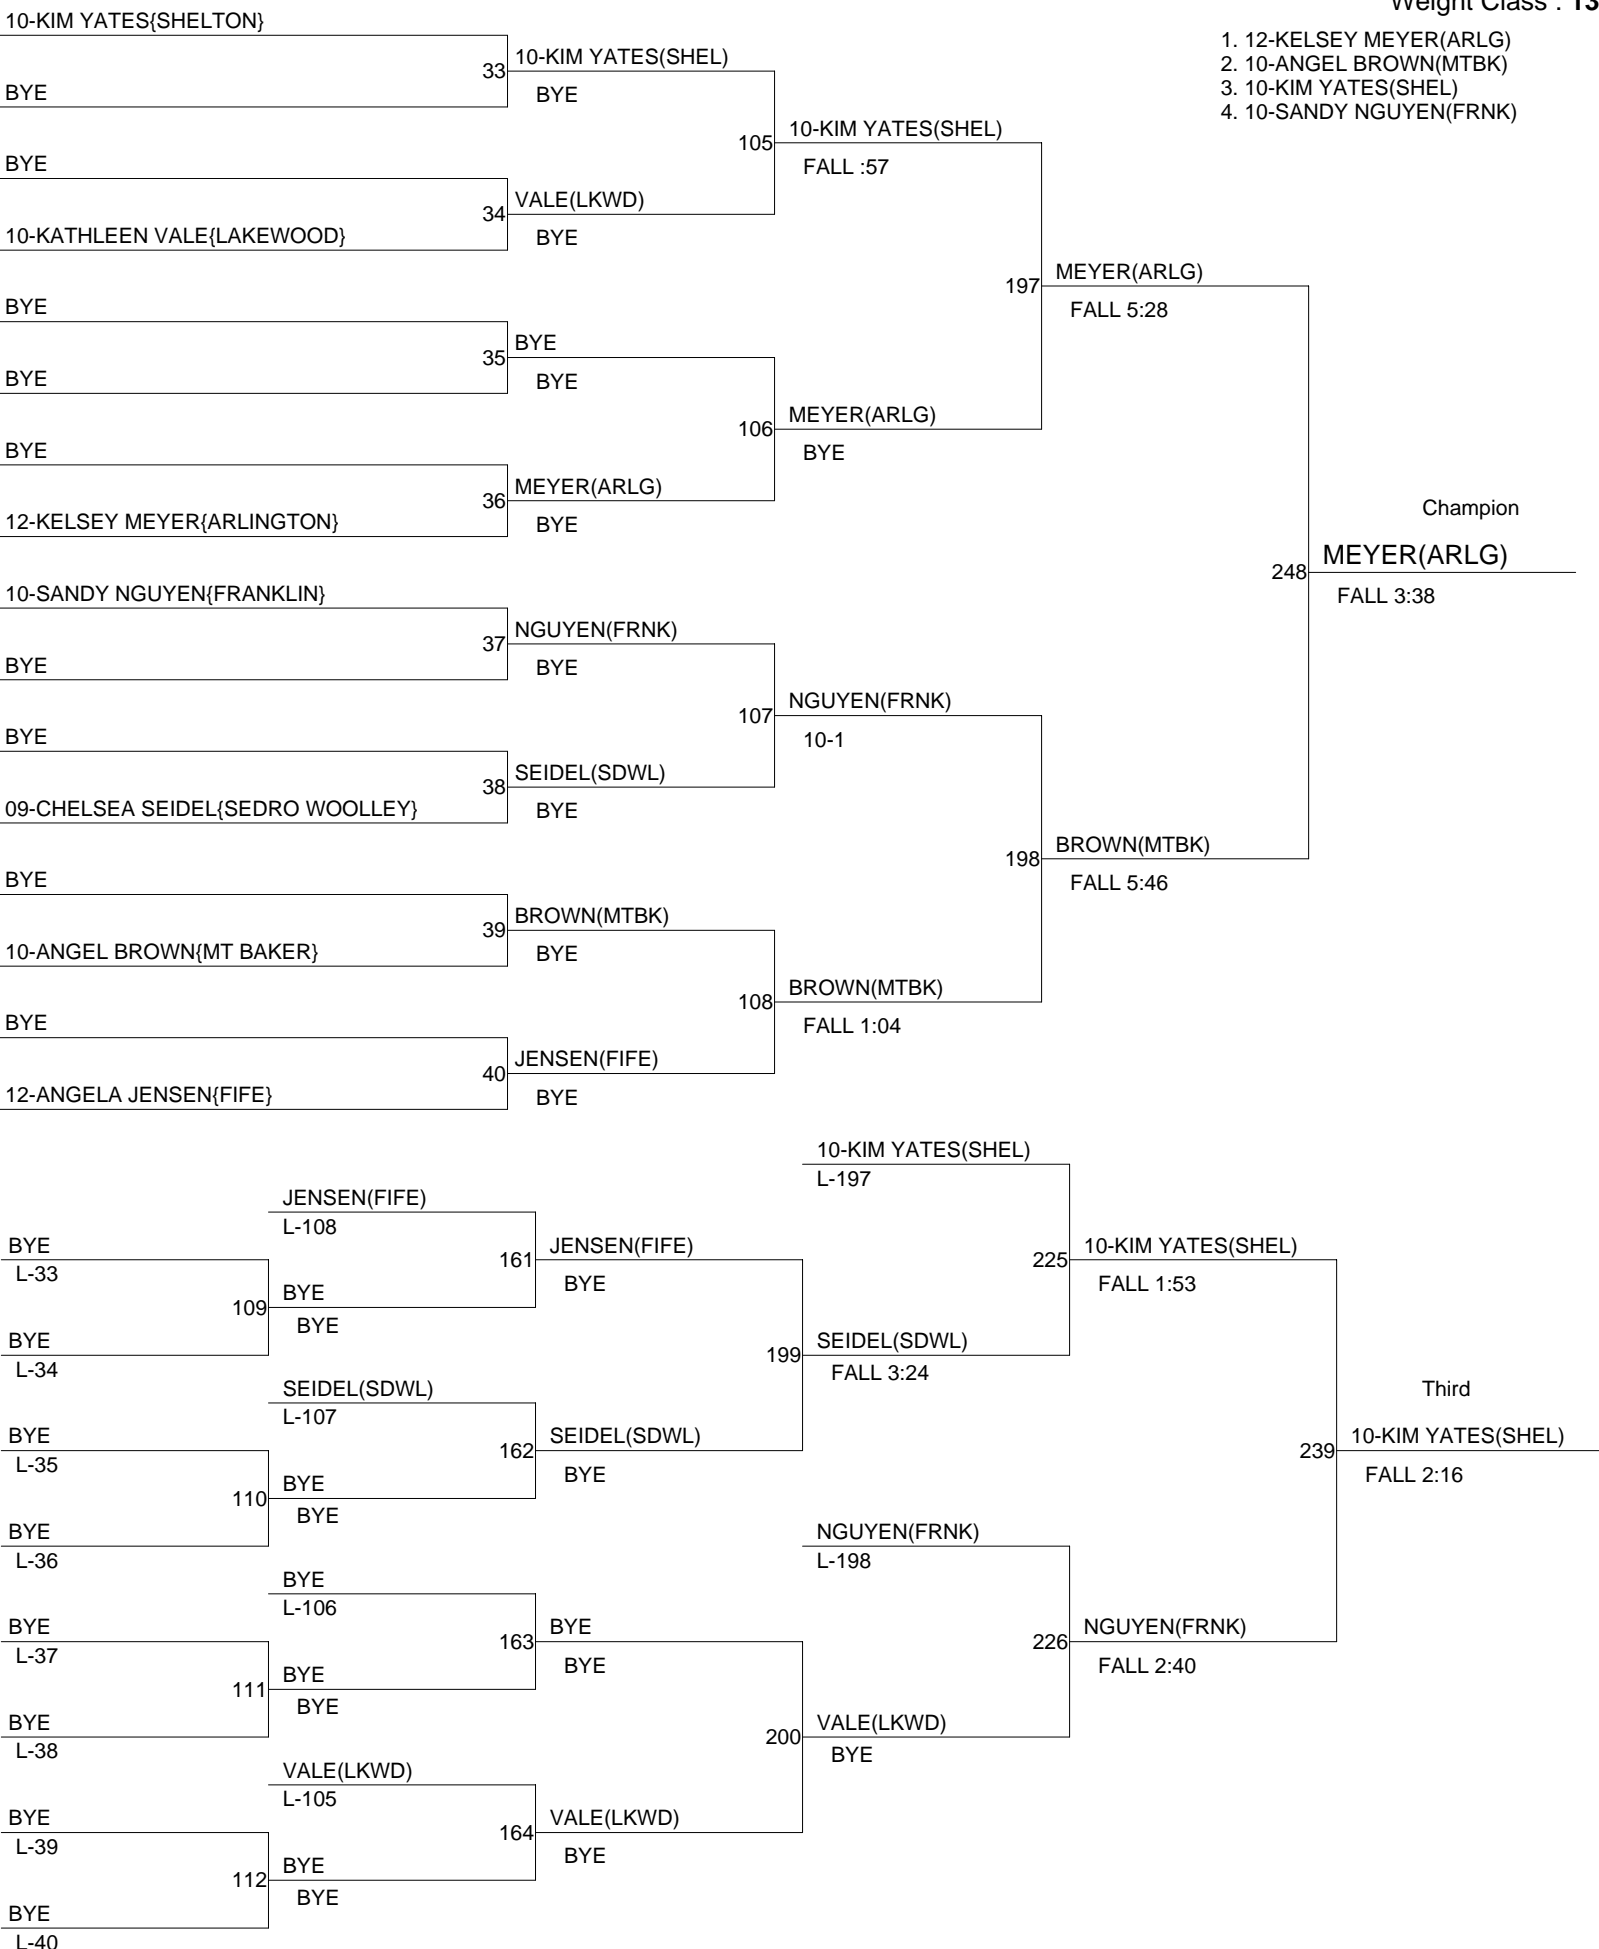

2007 GIRLS REGION I WRESTLING CHAMPIONSHIPS

Weight Class : 130

1. 12-KELSEY MEYER(ARLG)
2. 10-ANGEL BROWN(MTBK)
3. 10-KIM YATES(SHEL)
4. 10-SANDY NGUYEN(FRNK)