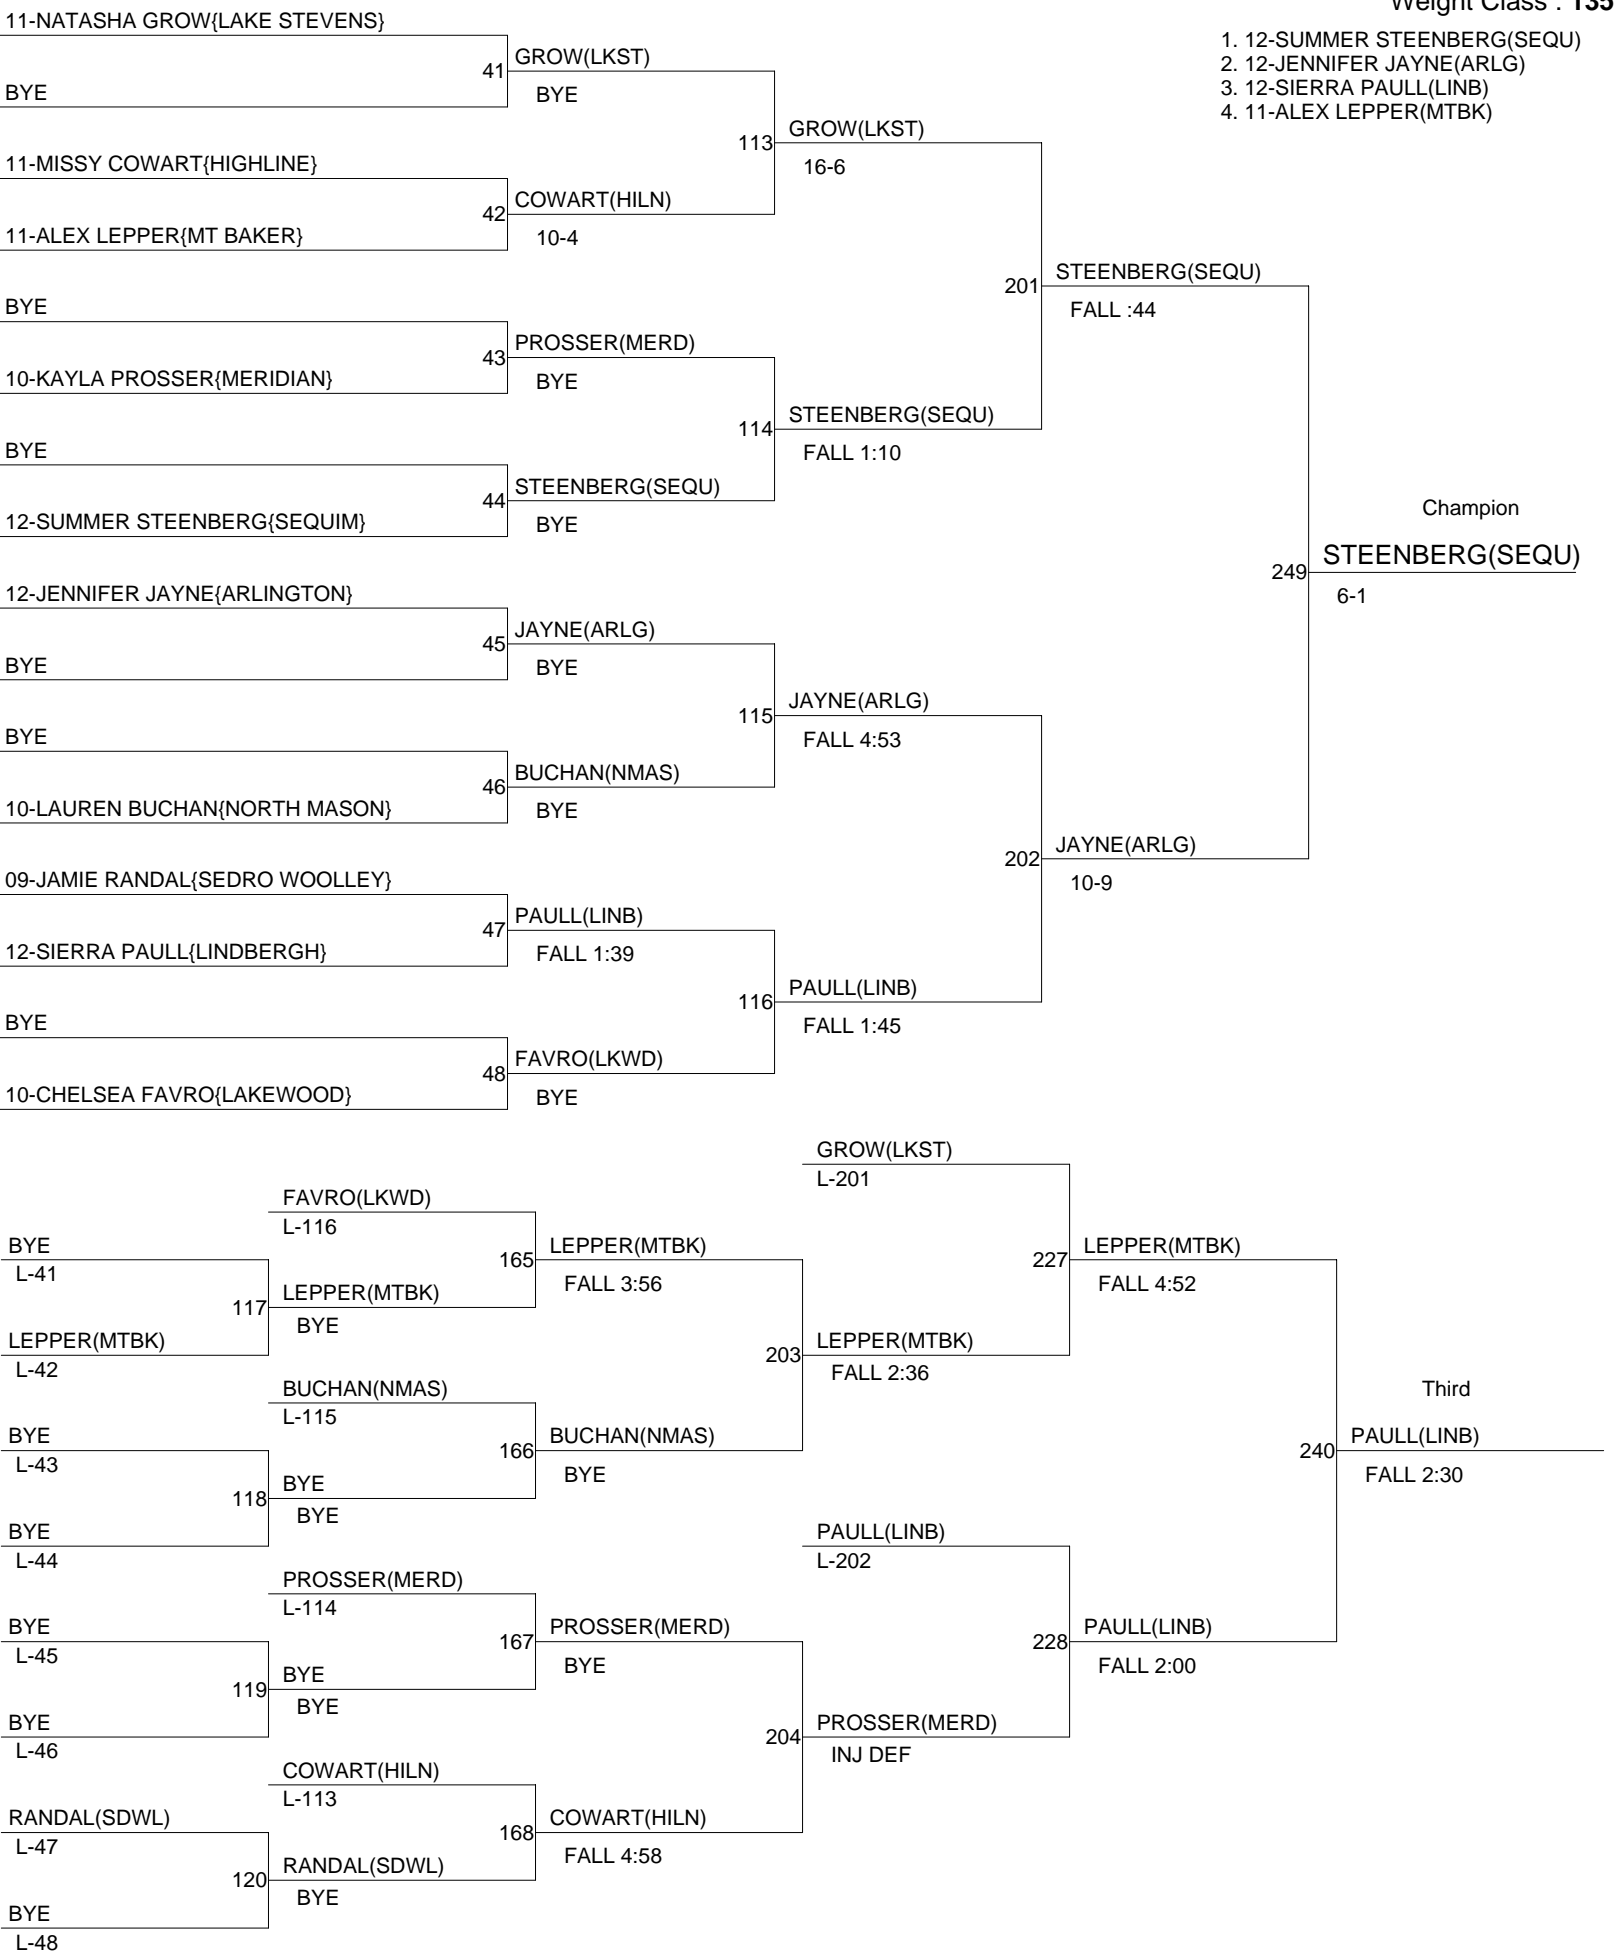

2007 GIRLS REGION I WRESTLING CHAMPIONSHIPS

Weight Class : 135