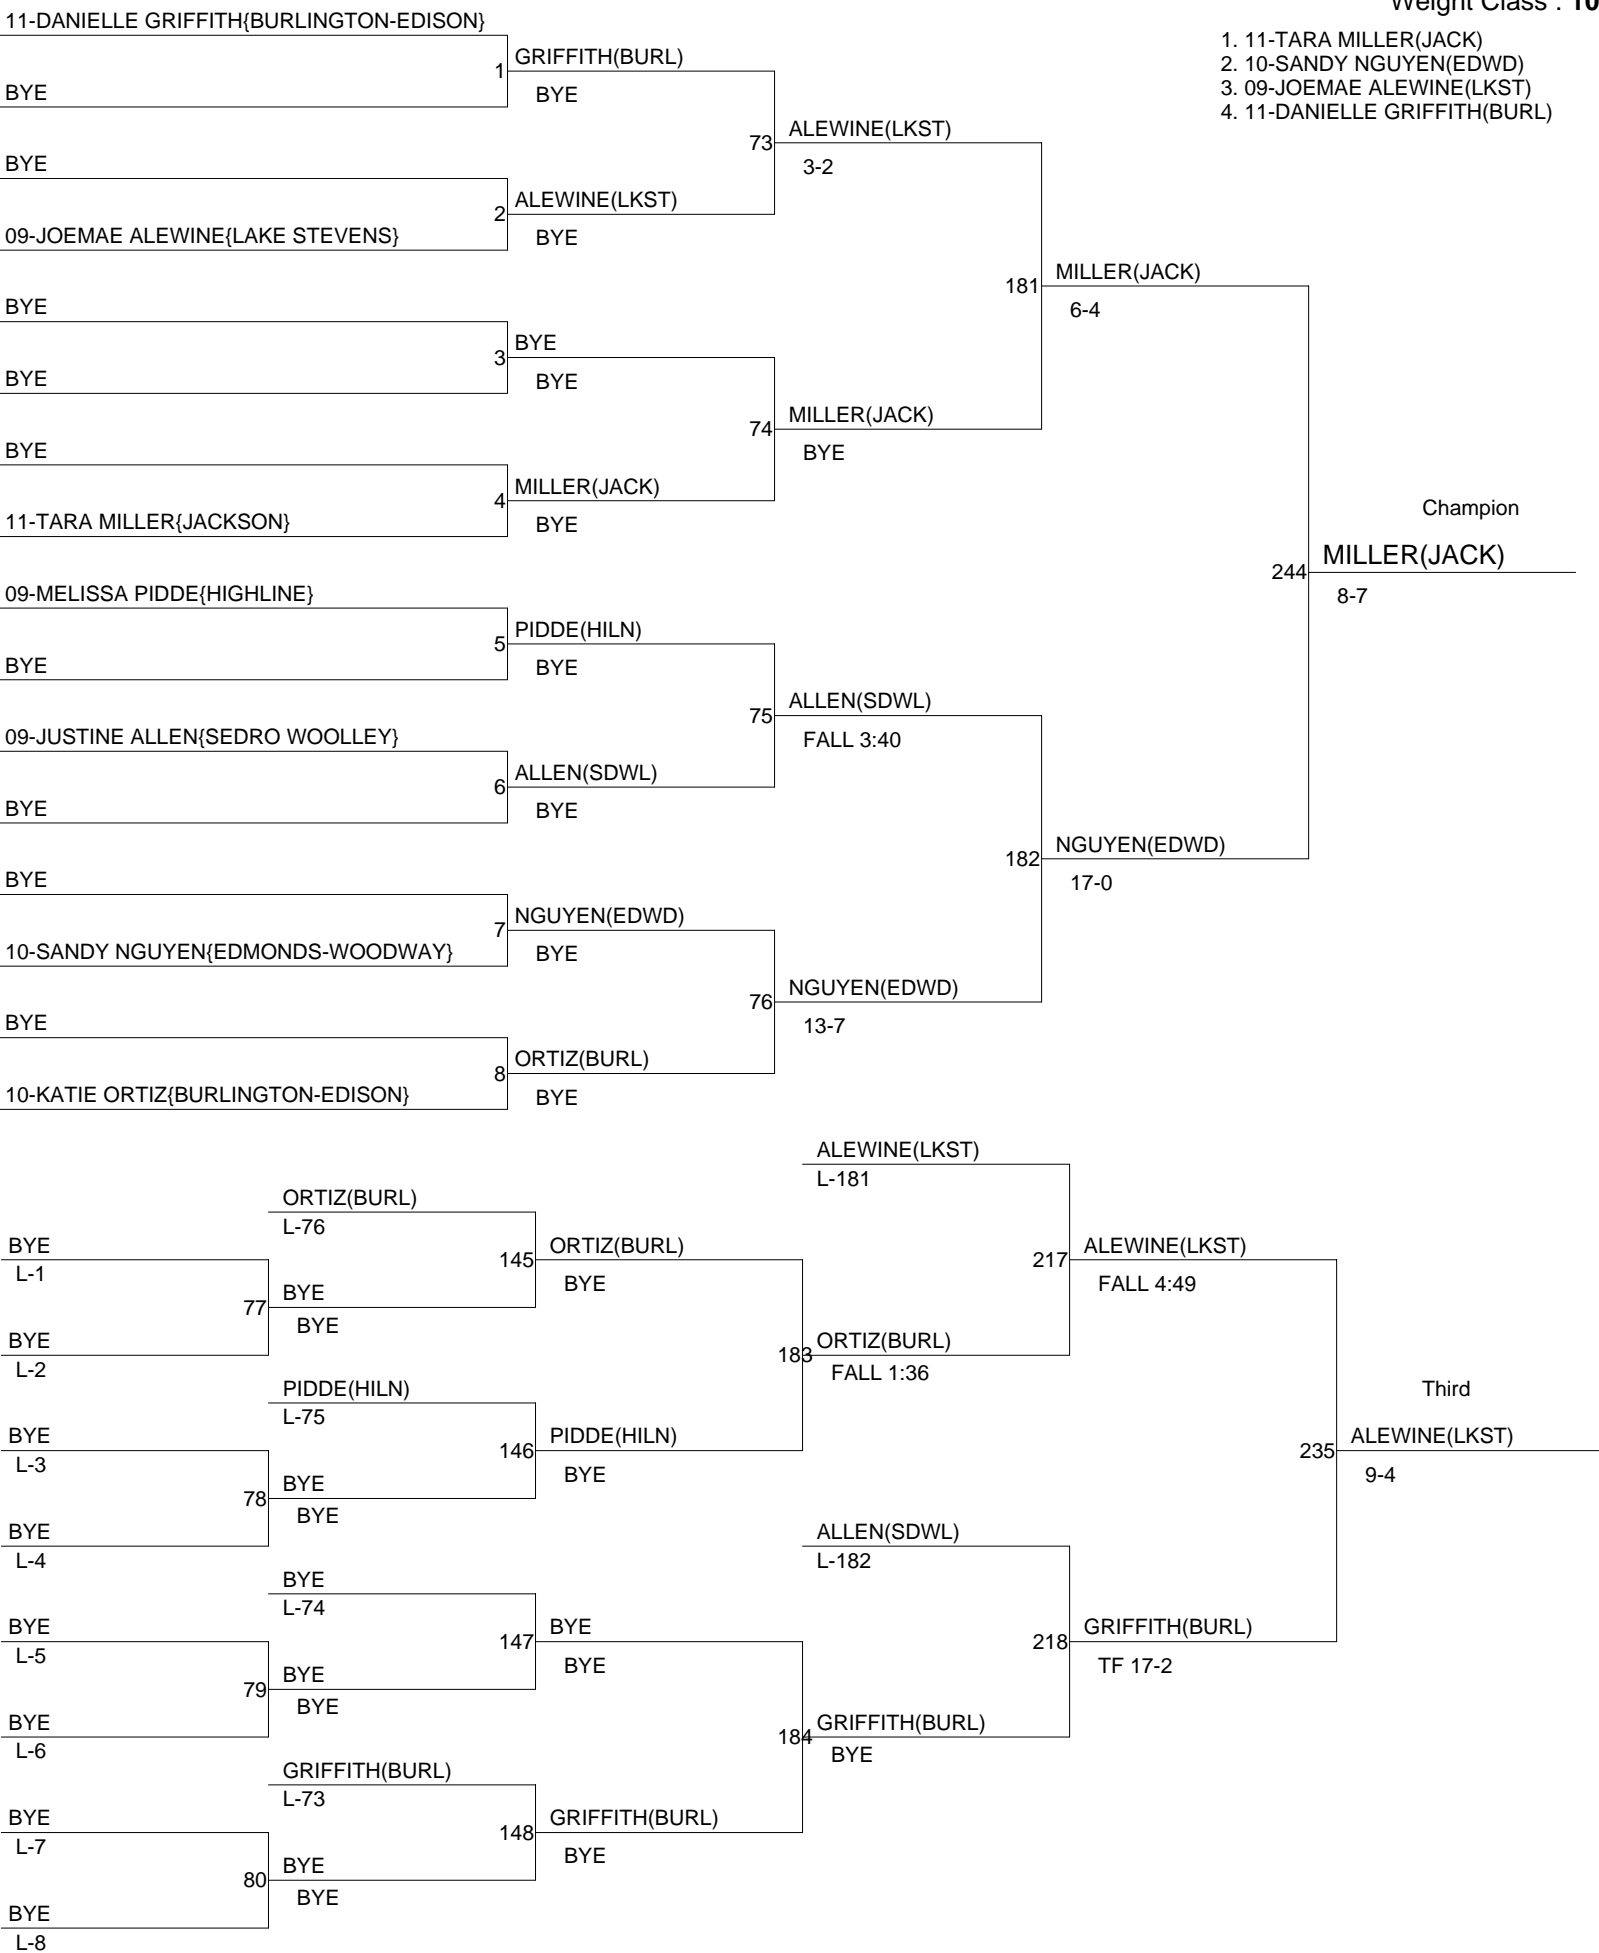

2007 GIRLS REGION I WRESTLING CHAMPIONSHIPS

Weight Class : 103

1. 11-TARA MILLER(JACK)
2. 10-SANDY NGUYEN(EDWD)
3. 09-JOEMAE ALEWINE(LKST)
4. 11-DANIELLE GRIFFITH(BURL)